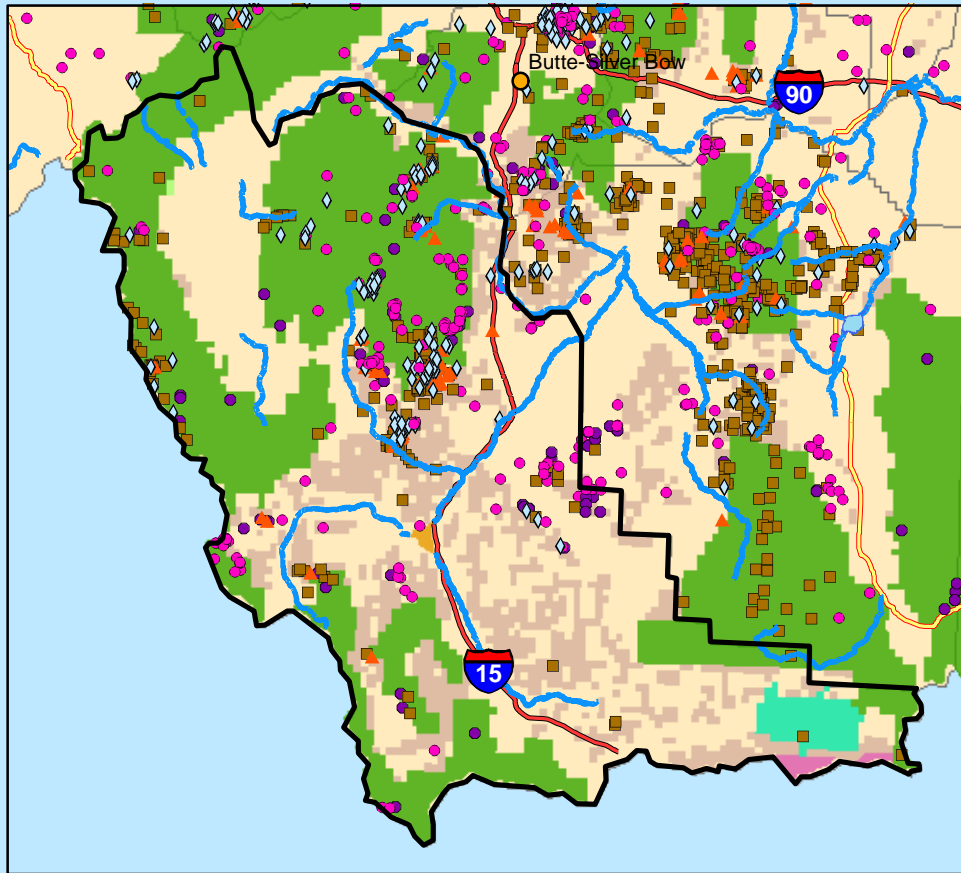

Abandoned Hardrock Mines and Waters Polluted by Metals

Beaverhead County, MT

1:1,695,212

Legend	
● Cities	Federal Lands
■ Impaired Water Areas	■ Bureau of Indian Affairs
— Impaired Water Segments	■ Bureau of Land Management
Abandoned Hardrock Mines	■ Bureau of Reclamation
● All Others	■ Department of Defense
● Copper	■ Forest Service
■ Gold	■ Fish and Wildlife Service
▲ Lead	■ National Park Service
◇ Silver	■ Other Agencies (NASA, DOE, DOT...)
Road Classification	■ Counties
— Limited Access Highway	
— Highway	

MINERAL
POLICY
CENTER