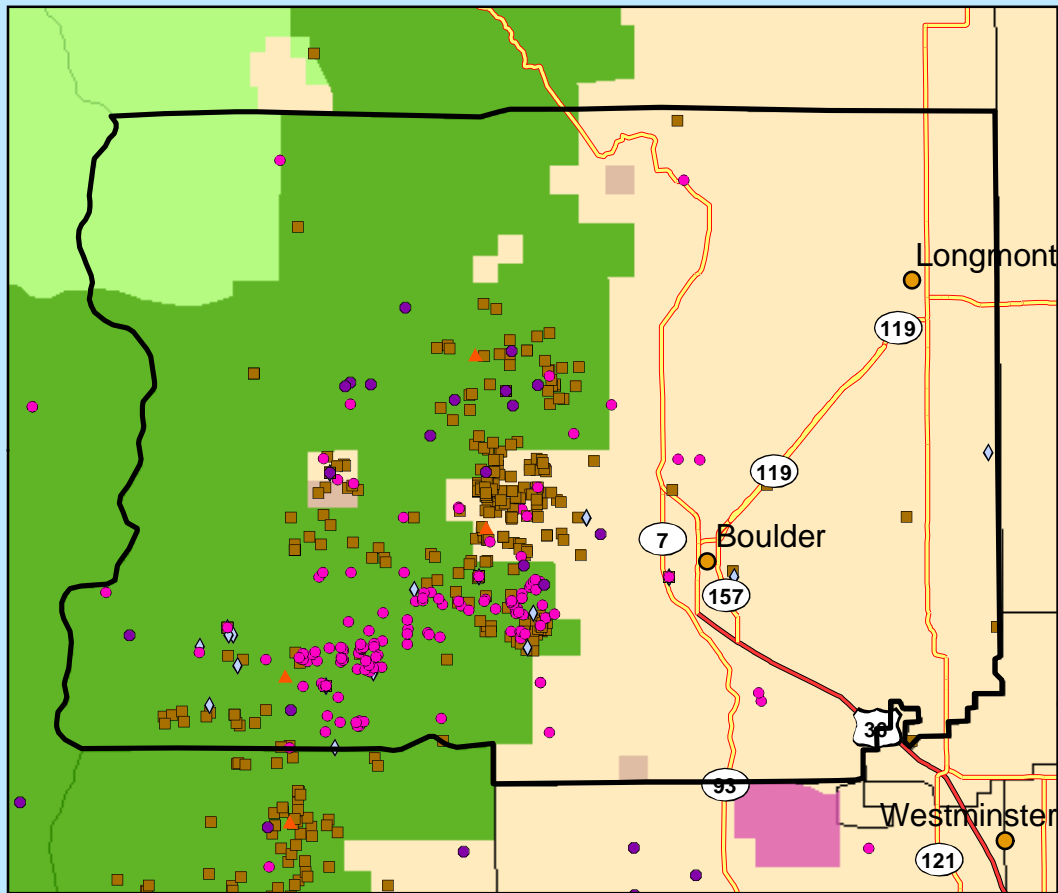

Abandoned Hardrock Mines and Waters Polluted by Metals

Boulder County, CO

1:436,115

Legend

- Cities
- Impaired Water Areas
- Impaired Water Segments
- Abandoned Hardrock Mines**
- All Others
- Gold
- ▲ Lead
- ◆ Silver
- Uranium
- Major Roads**
- Limited Access Highway
- Highway
- Federal Lands**
- Bureau of Indian Affairs
- Bureau of Land Management
- Bureau of Reclamation
- Department of Defense
- Forest Service
- Fish and Wildlife Service
- National Park Service
- Other Agencies (NASA, DOE, DOT...)
- Counties

**MINERAL
POLICY
CENTER**

A Project of the
Mineral Policy Center
Map by Ali Steimke
May 2002