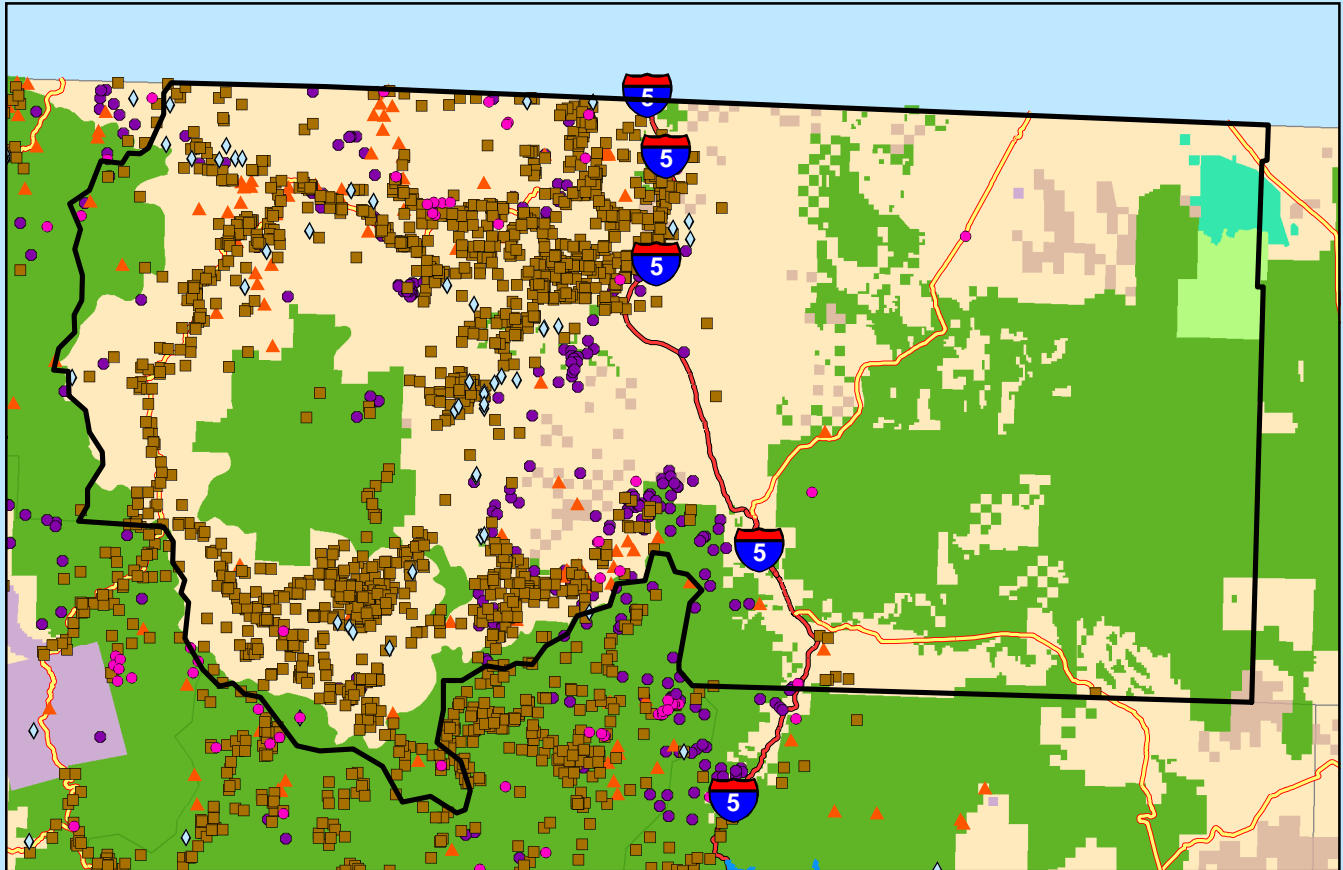

Abandoned Hardrock Mines and Waters Polluted by Metals

Siskiyou County, CA

1:1,190,108

Counties with the Greatest Number of

Abandoned Hardrock Mines

Legend

- | | | |
|---|---|---|
| <ul style="list-style-type: none"> ● Cities Impaired Water Areas Impaired Water Segments | <p>Abandoned Hardrock Mines</p> <ul style="list-style-type: none"> ● All Others ● Chromium ▲ Copper ■ Gold ◇ Manganese <p>Road Classification</p> <ul style="list-style-type: none"> Limited Access Highway Highway | <p>Federal Lands</p> <ul style="list-style-type: none"> Tribal Lands Bureau of Land Management Bureau of Reclamation Department of Defense Forest Service Fish and Wildlife Service National Park Service Other Agencies (NASA, DOE, DOT...) Counties |
|---|---|---|

**MINERAL
POLICY
CENTER**

A Project of the
Mineral Policy Center
Map by Ali Steimke
May 2002