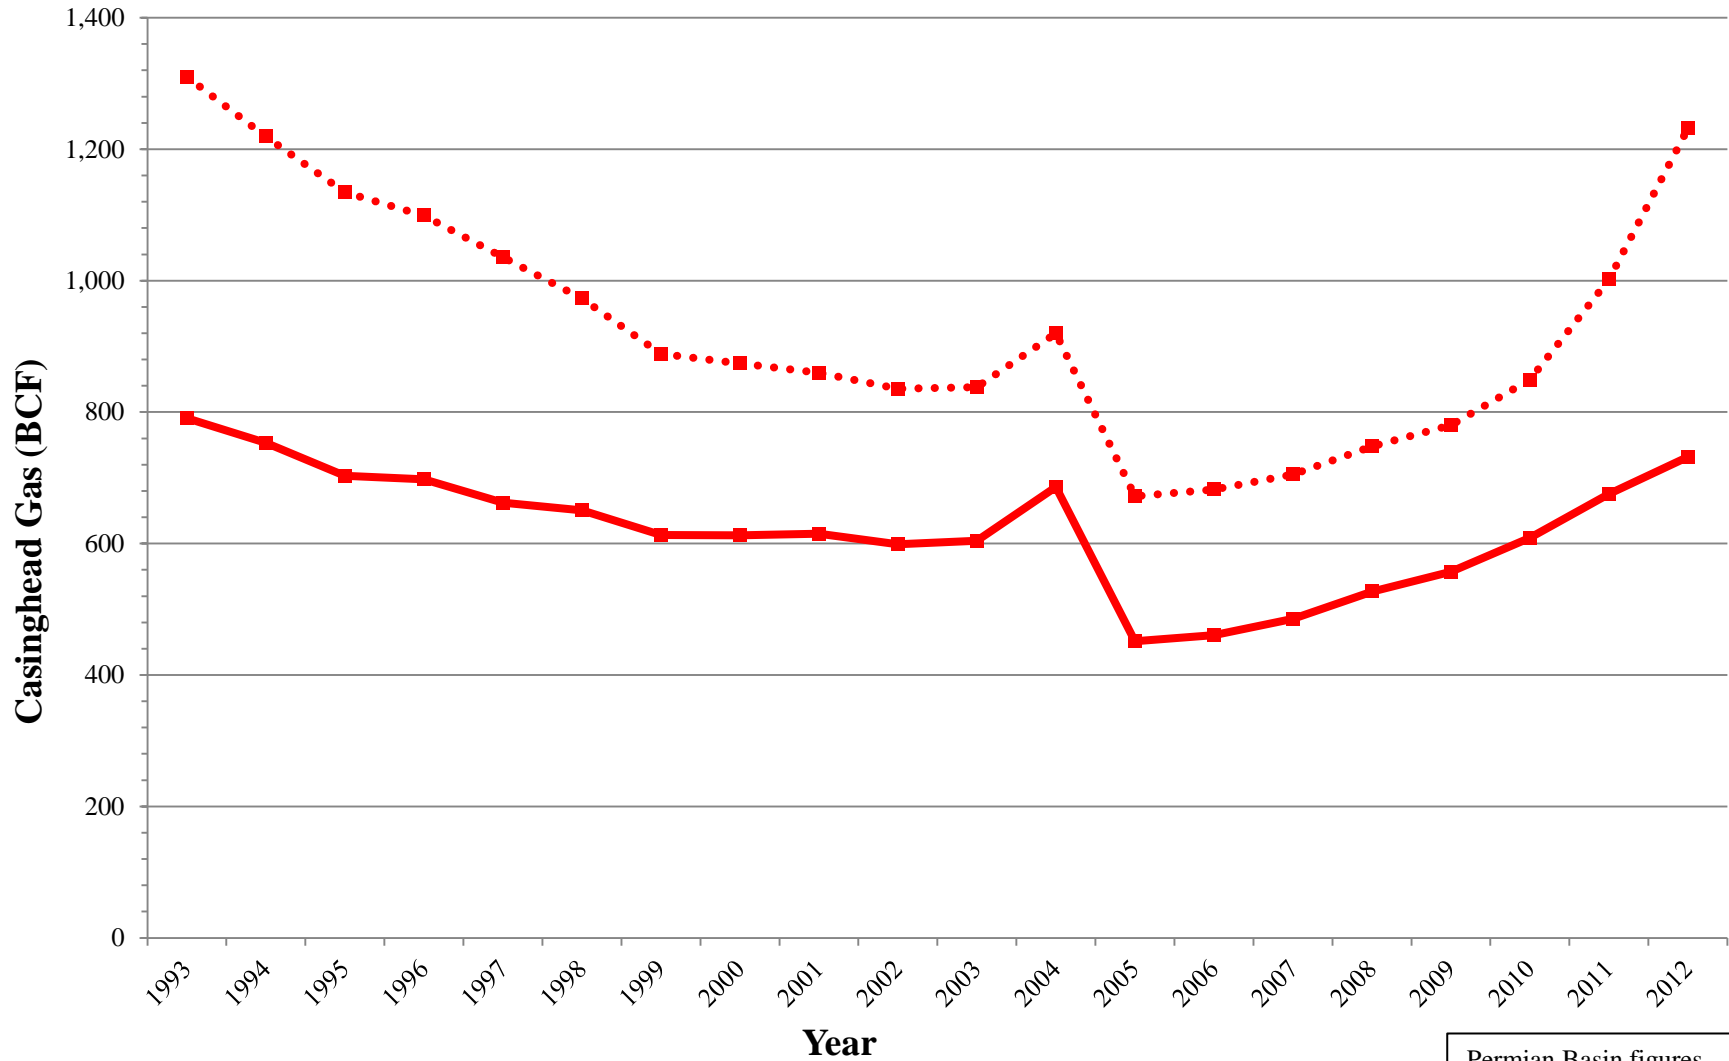

# Permian Basin and Statewide Casinghead Gas Production 1993 through 2012

••■ Statewide Casinghead Gas Production      ■— Permian Basin Casinghead Gas Production

Permian Basin figures represent all production from districts 7C, 08, and 8A as-reported as of March 2013