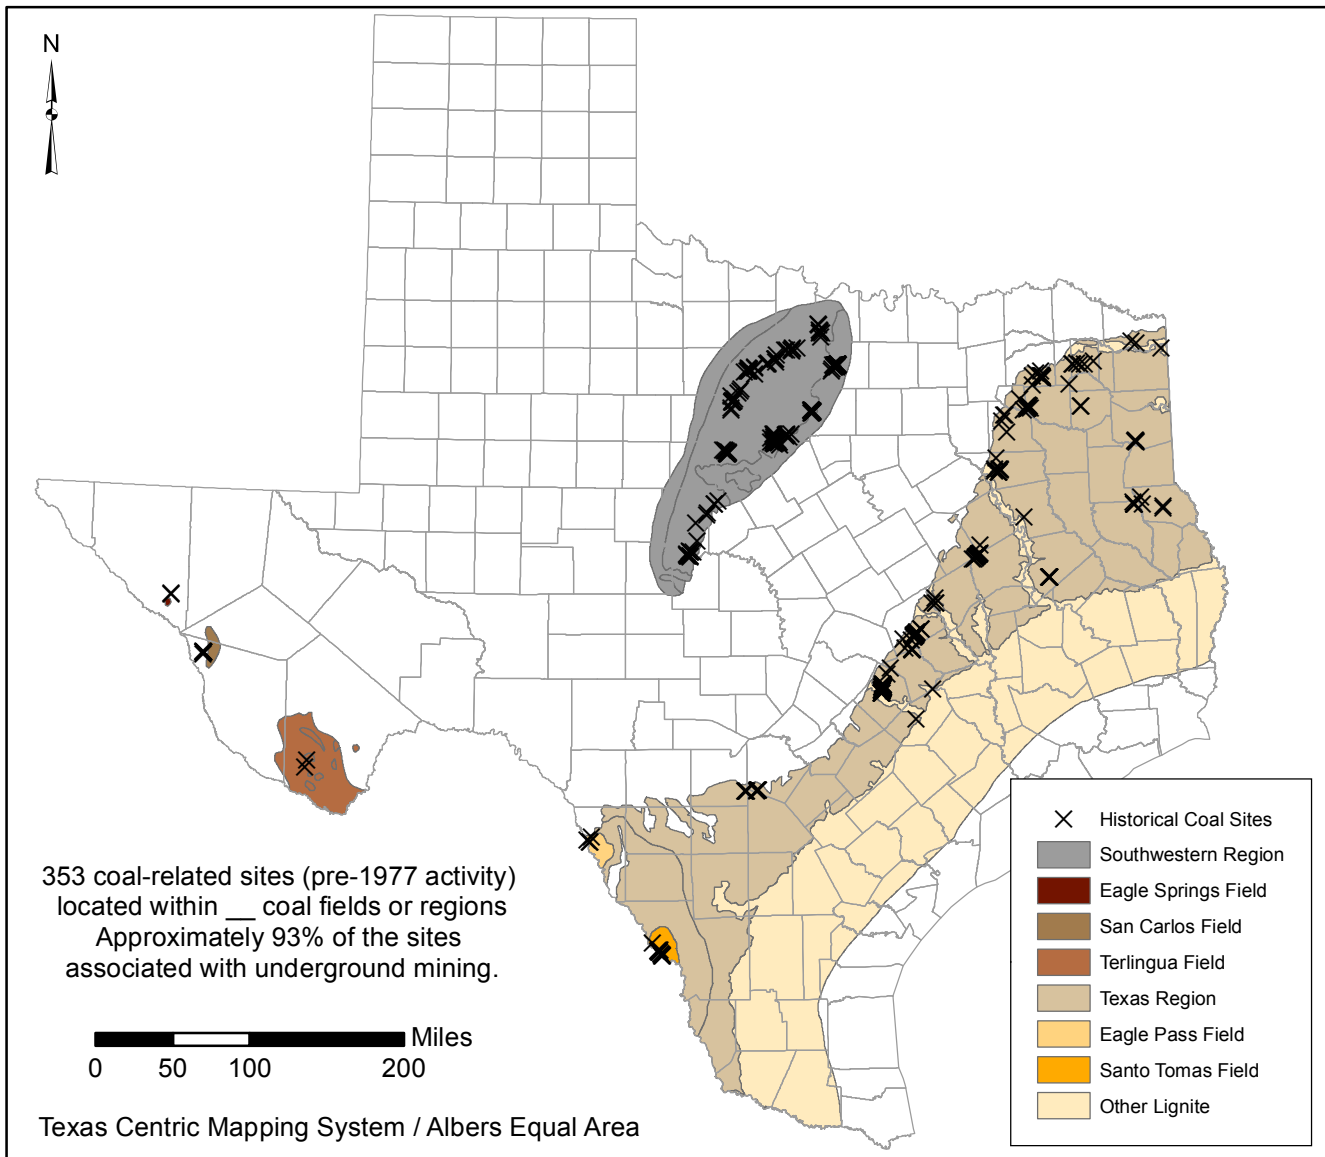

Historical Coal Mining - Coal Regions/Fields in Texas

No. of Sites	Region / Coal Field*
Interior Coal Province	
152	Southwestern Region
2	Eagle Springs Field
7	San Carlos Field
2	Terlingua Field
Gulf Coal Province	
159	Texas Region
4	Eagle Pass Field
16	Santo Tomas Field
11	Other lignite
353	*Summarized from Province and Name Fields from the <i>coal/ftp050</i> shapefile obtained from the National Atlas web page; URL accessed on 11/26/2013; http://nationalatlas.gov/atlasftp.html#coalftp