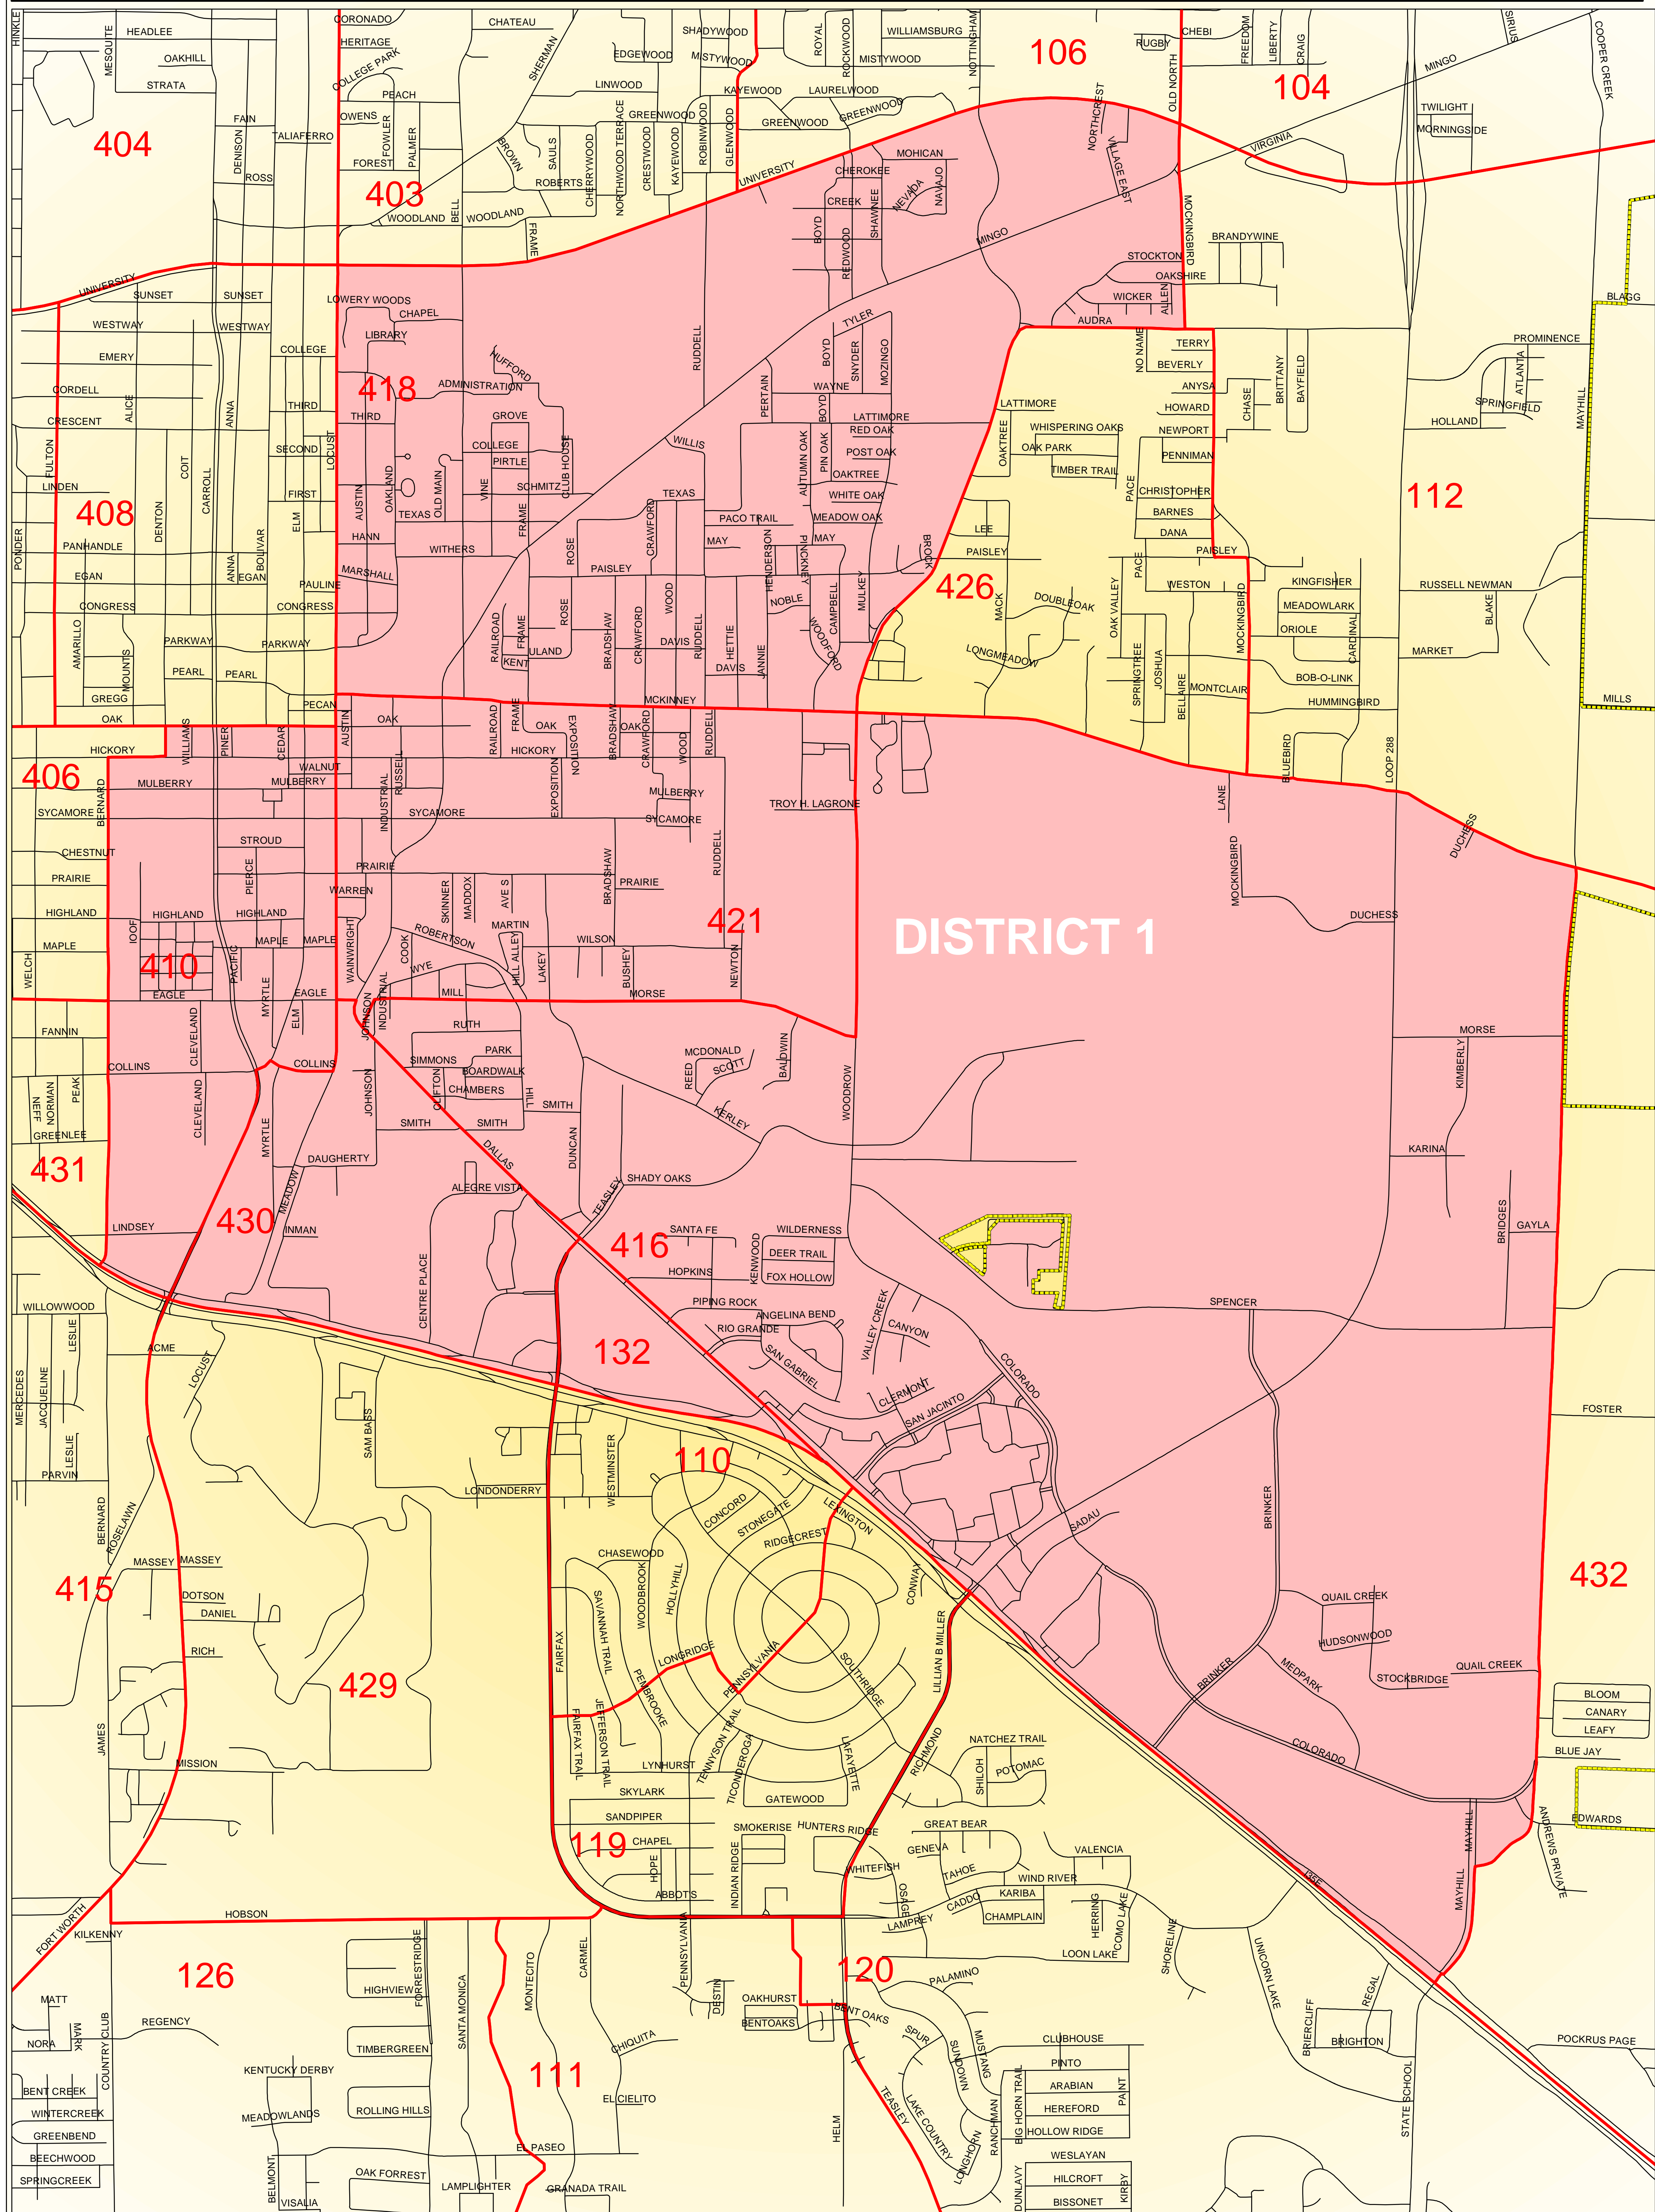

District 1 - 2007

1. **Legend**
2. City Limits
   - Roads
   - Voter Precincts
   - DISTRICT 1

Not to Scale

F