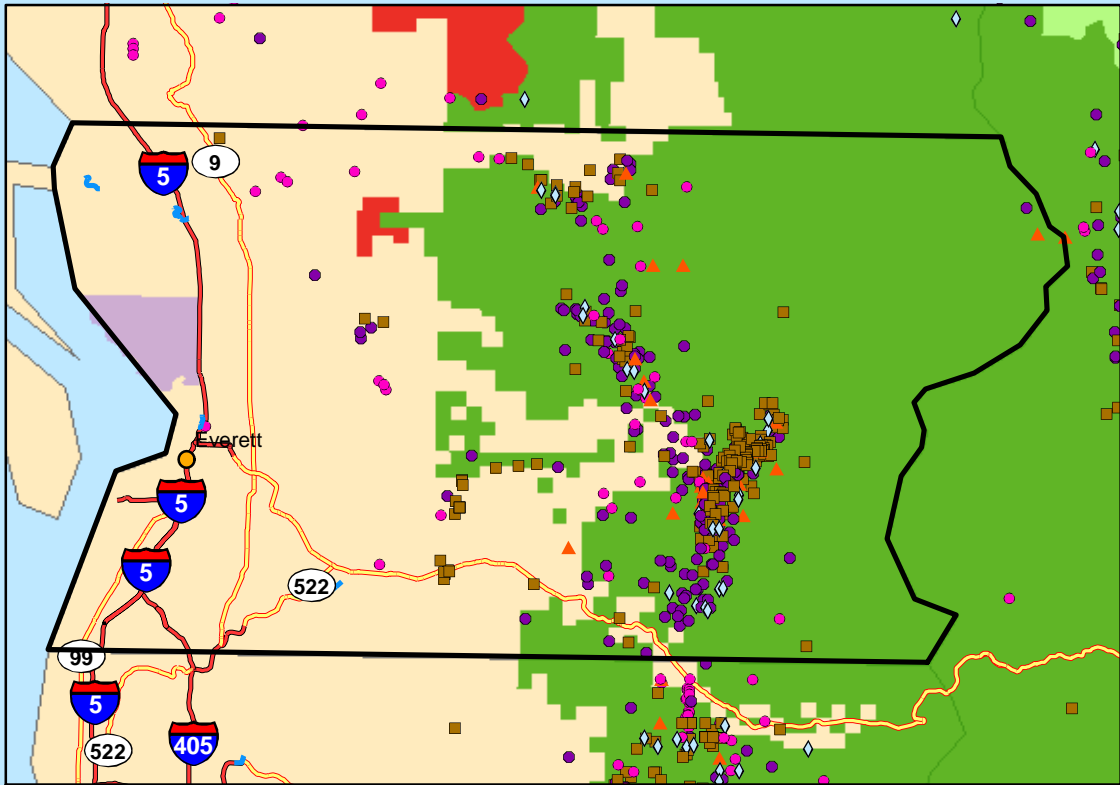

Abandoned Hardrock Mines

Snohomish County, WA

Legend

<ul style="list-style-type: none"> ● Cities Abandoned Hardrock Mines ● All Others ● Copper ■ Gold ▲ Lead ◇ Silver Road Classification — Limited Access Highway — Highway 	<p>Federal Lands</p> <ul style="list-style-type: none"> Bureau of Indian Affairs Bureau of Land Management Bureau of Reclamation Department of Defense Forest Service Fish and Wildlife Service National Park Service Other Agencies (NASA, DOE, DOT...) Counties
---	---