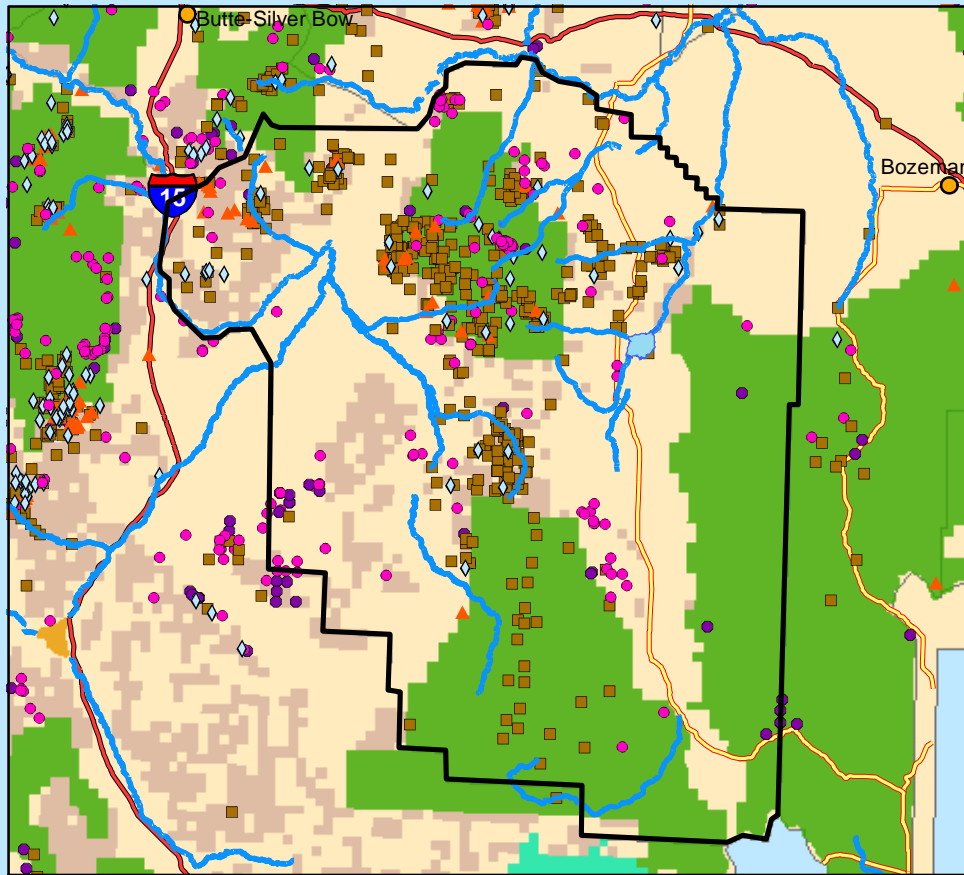

Abandoned Hardrock Mines and Waters Polluted by Metals

Madison County, MT

0 15 30 60 Miles

1:1,236,975

Legend

- Cities
- Impaired Water Areas
- Impaired Water Segments
- Abandoned Hardrock Mines**
 - All Others
 - Copper
 - Gold
 - ▲ Lead
 - ◇ Silver
- Road Classification**
 - Limited Access Highway
 - Highway
- Federal Lands**
 - Bureau of Indian Affairs
 - Bureau of Land Management
 - Bureau of Reclamation
 - Department of Defense
 - Forest Service
 - Fish and Wildlife Service
 - National Park Service
 - Other Agencies (NASA, DOE, DOT...)
 - Counties