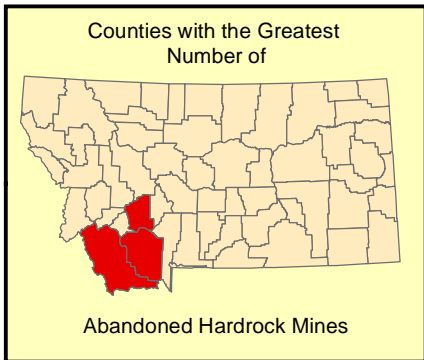

Abandoned Hardrock Mines and Waters Polluted by Metals

Madison County, MT

0 15 30 60 Miles

1:1,236,975

Legend

- Cities
- Impaired Water Areas
- Impaired Water Segments
- Abandoned Hardrock Mines**
 - All Others
 - Copper
 - Gold
 - ▲ Lead
 - ◇ Silver
- Road Classification**
 - Limited Access Highway
 - Highway
- Federal Lands**
 - Bureau of Indian Affairs
 - Bureau of Land Management
 - Bureau of Reclamation
 - Department of Defense
 - Forest Service
 - Fish and Wildlife Service
 - National Park Service
 - Other Agencies (NASA, DOE, DOT...)
 - Counties