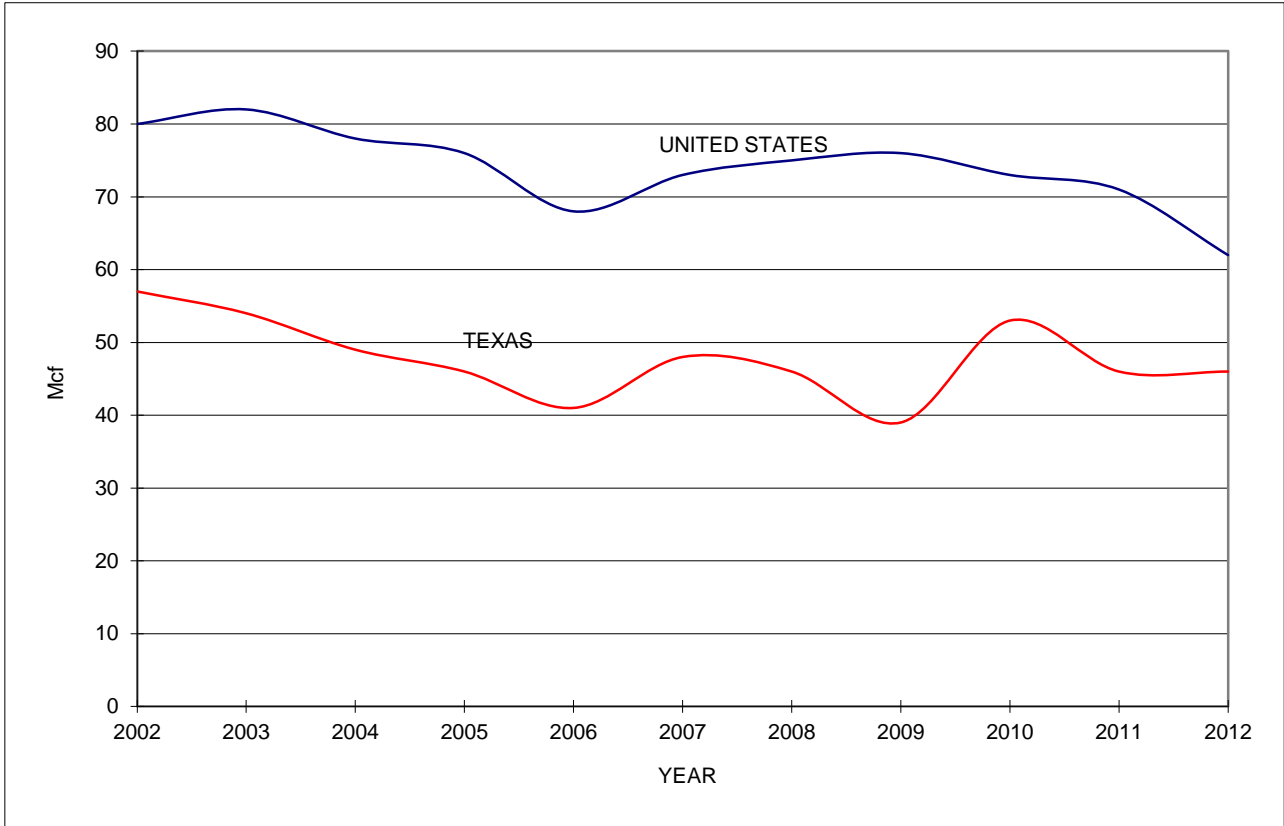

**RAILROAD COMMISSION OF TEXAS
GAS SERVICES
AVERAGE ANNUAL GAS CONSUMPTION**

PER RESIDENTIAL CUSTOMER

UNITS IN MCF

<u>YEAR</u>	<u>U.S.</u>	<u>TEXAS</u>
2002	80	57
2003	82	54
2004	78	49
2005	76	46
2006	68	41
2007	73	48
2008	75	46
2009	76	39
2010	73	53
2011	71	46
2012	62	46