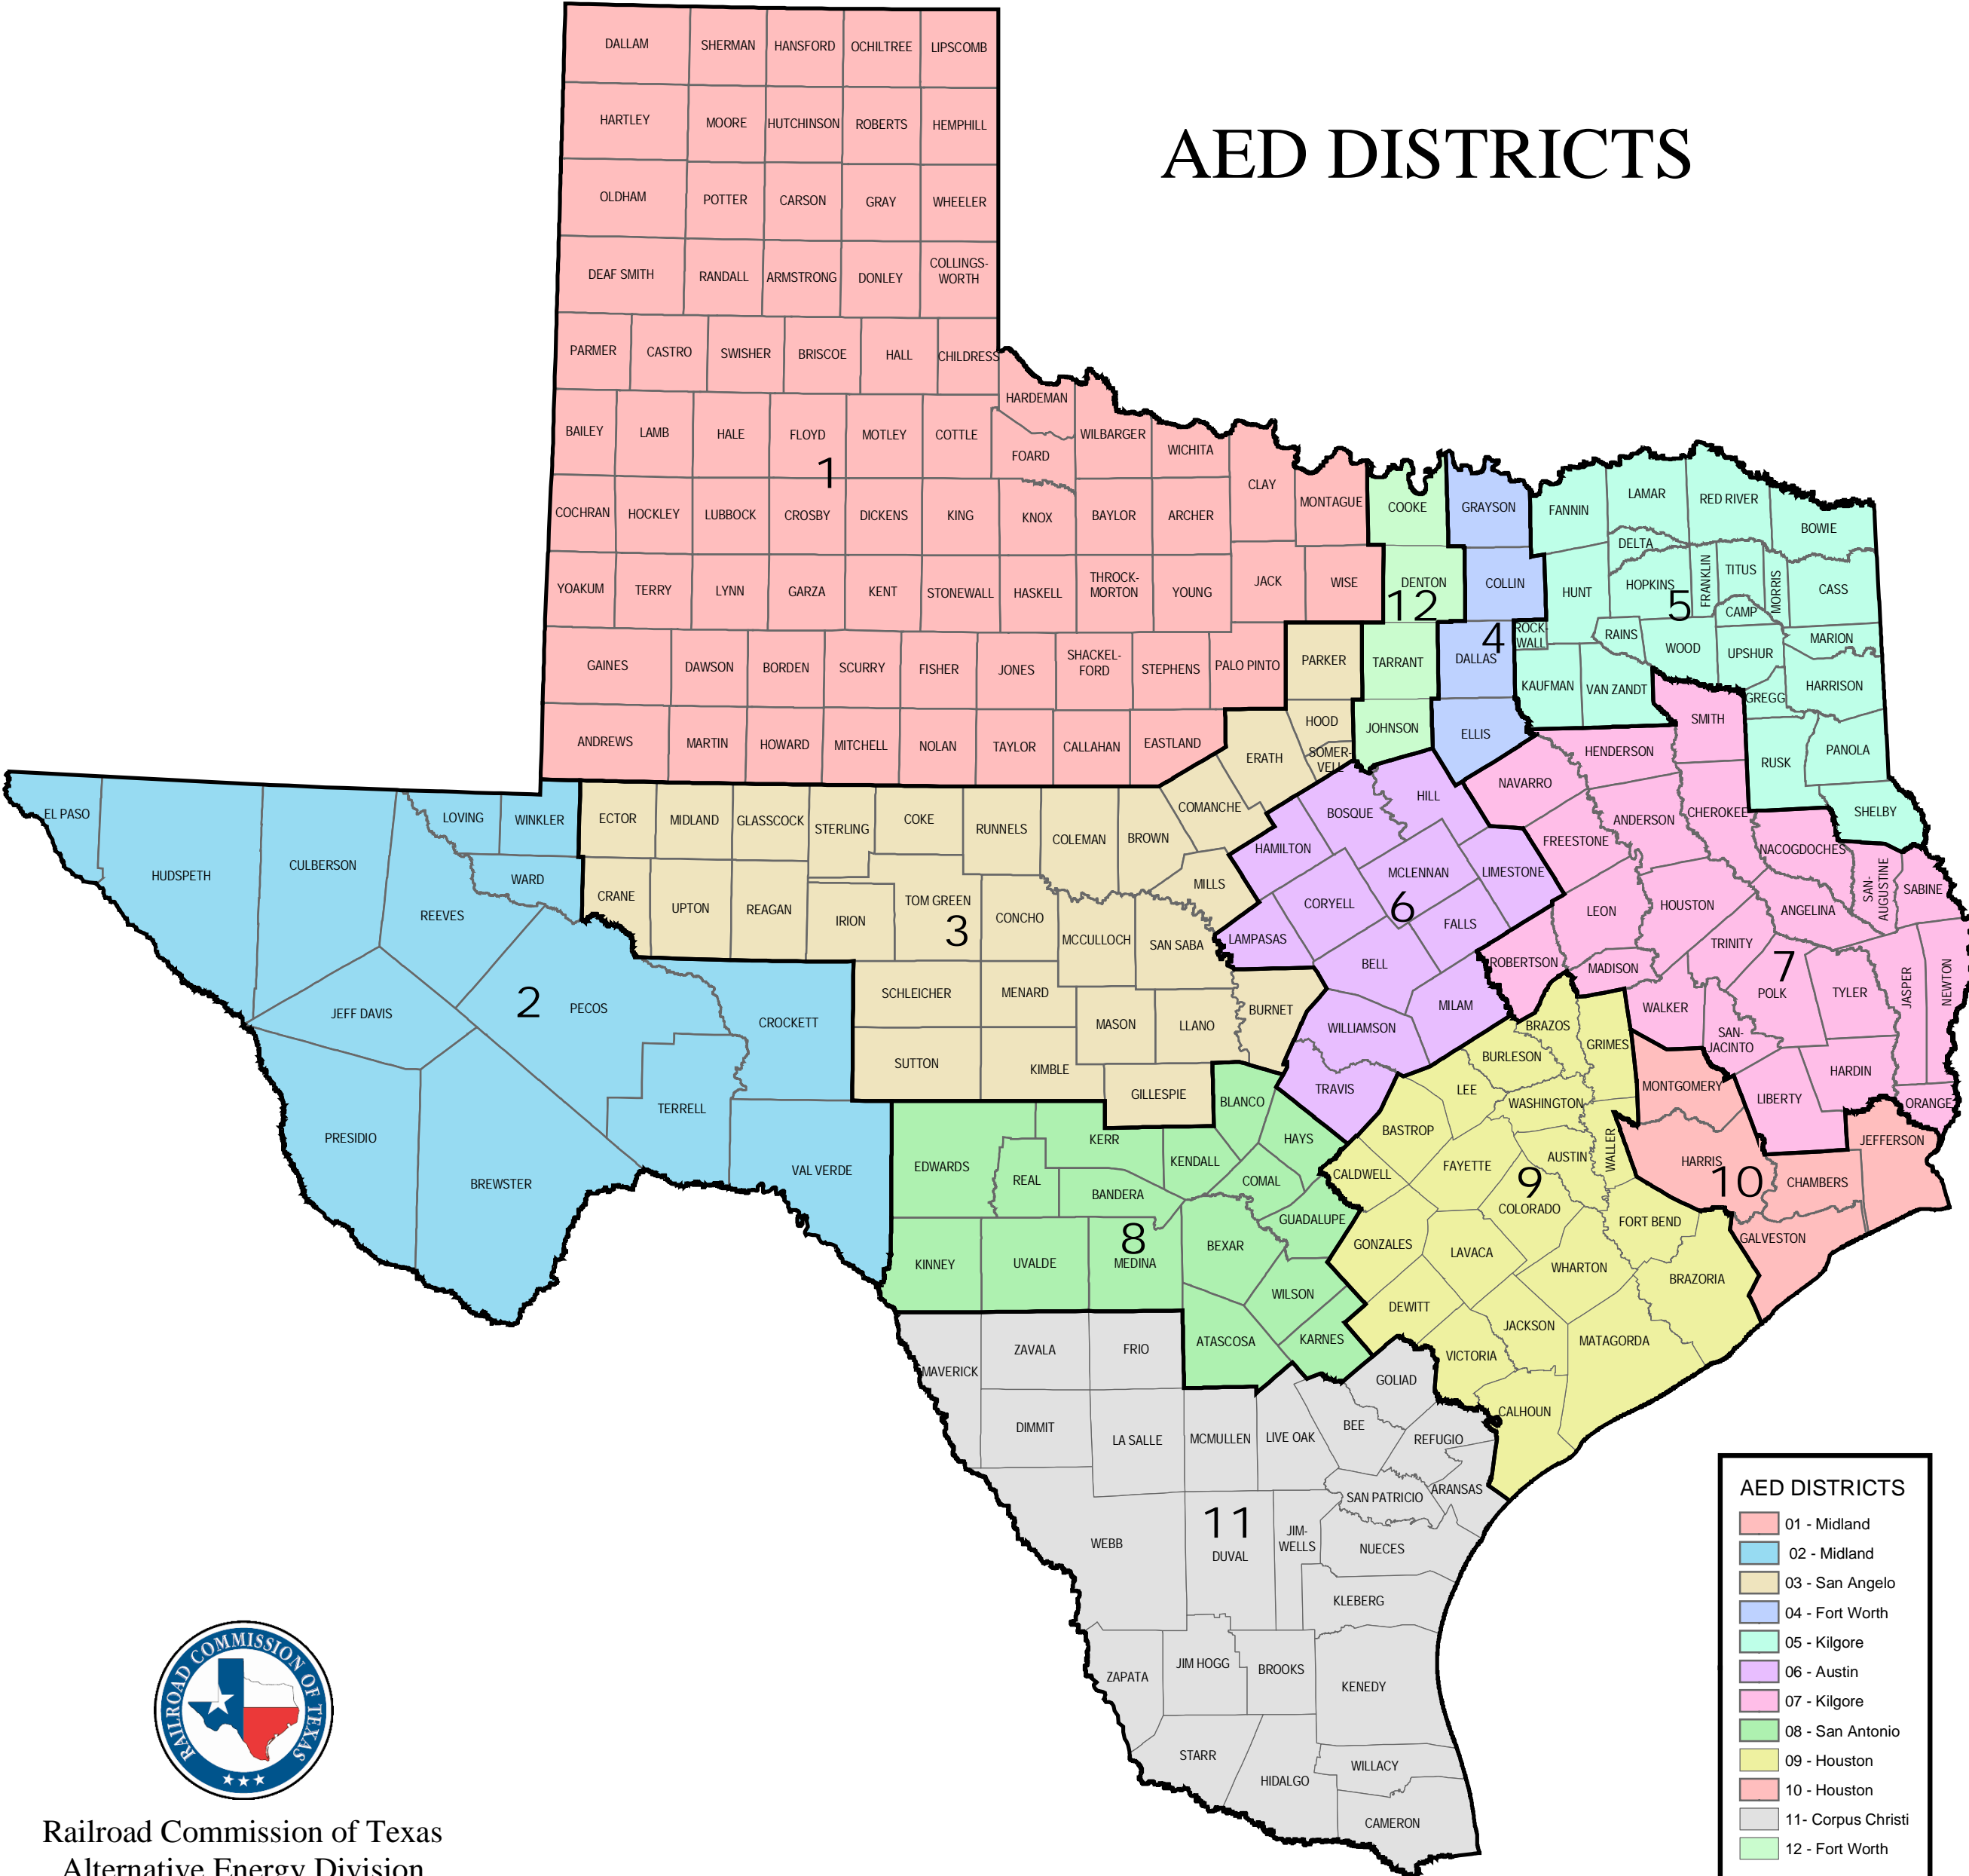

# AED DISTRICTS

Railroad Commission of Texas  
Alternative Energy Division

AED DISTRICTS	
[Pink Box]	01 - Midland
[Light Blue Box]	02 - Midland
[Yellow Box]	03 - San Angelo
[Light Blue Box]	04 - Fort Worth
[Light Green Box]	05 - Kilgore
[Purple Box]	06 - Austin
[Pink Box]	07 - Kilgore
[Green Box]	08 - San Antonio
[Yellow Box]	09 - Houston
[Orange Box]	10 - Houston
[Grey Box]	11 - Corpus Christi
[Light Green Box]	12 - Fort Worth