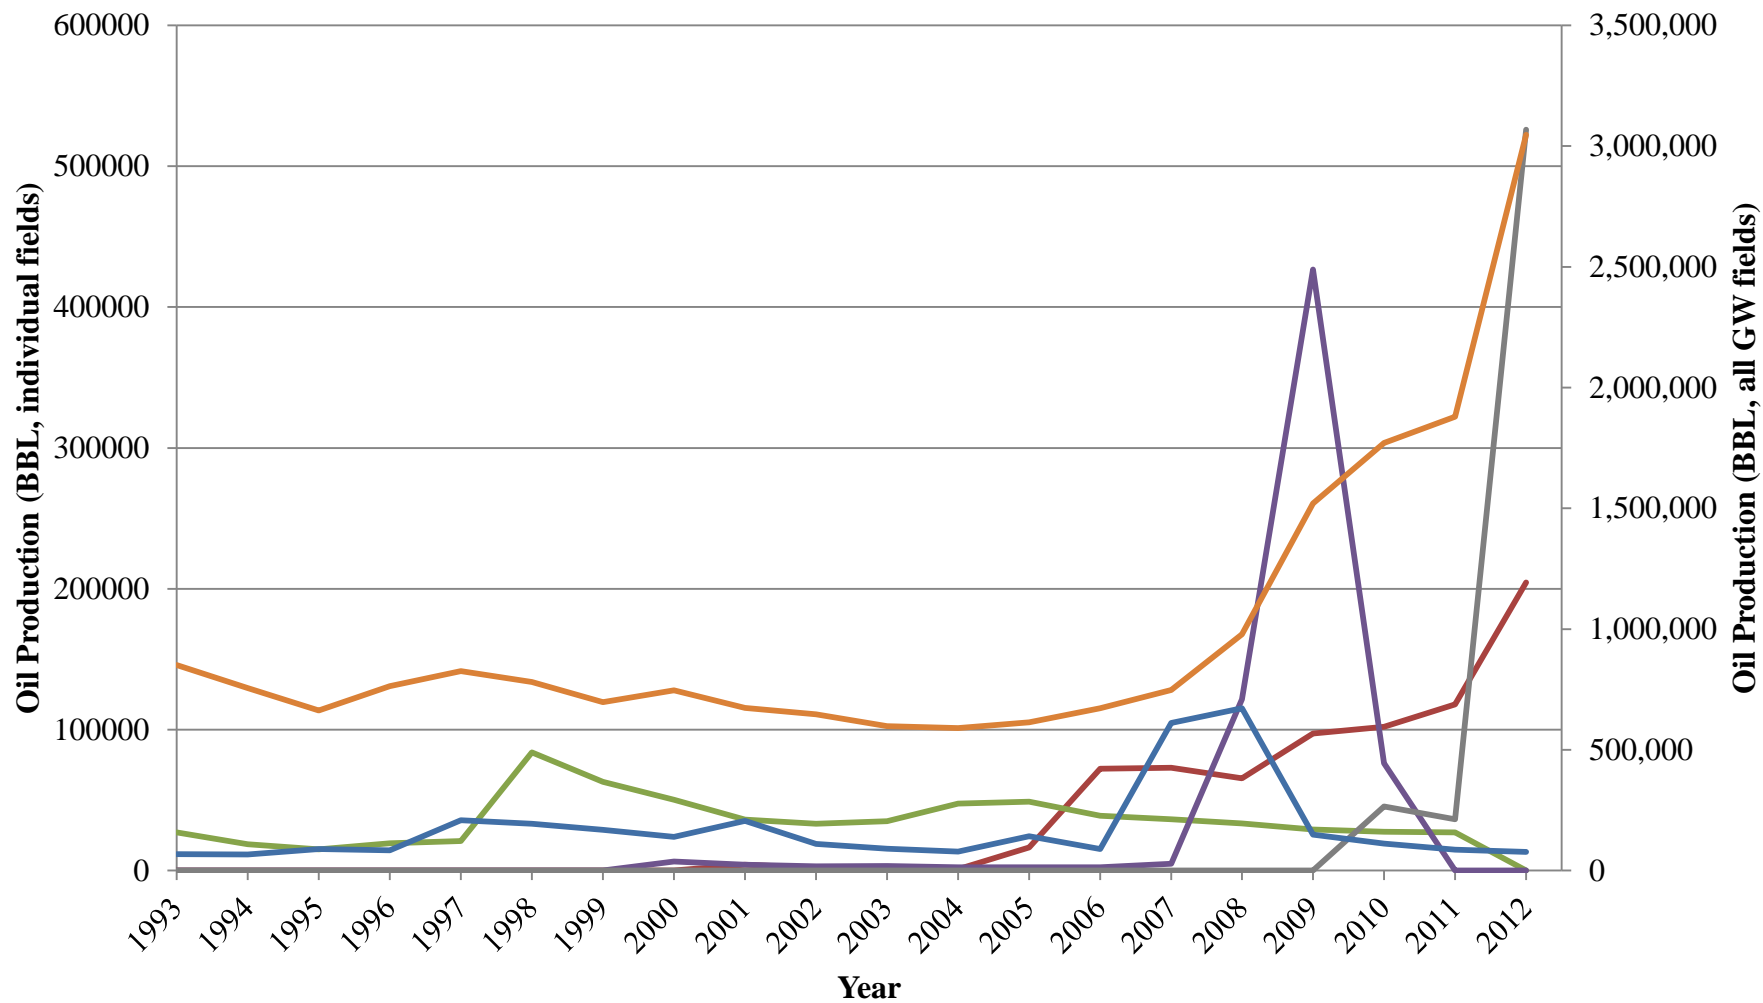

### Yearly Oil Production for Top 10 Current Largest Granite Wash Fields, Part 2/2, Ranking 6-10

- ST. CLAIR (GW)
- BOWERS (GW)
- MILLS RANCH (GW, K.C.)
- PAINT RIDGE (CANYON GRANITE WSH)
- MENDOTA, NW. (GW)
- Total Granite Wash