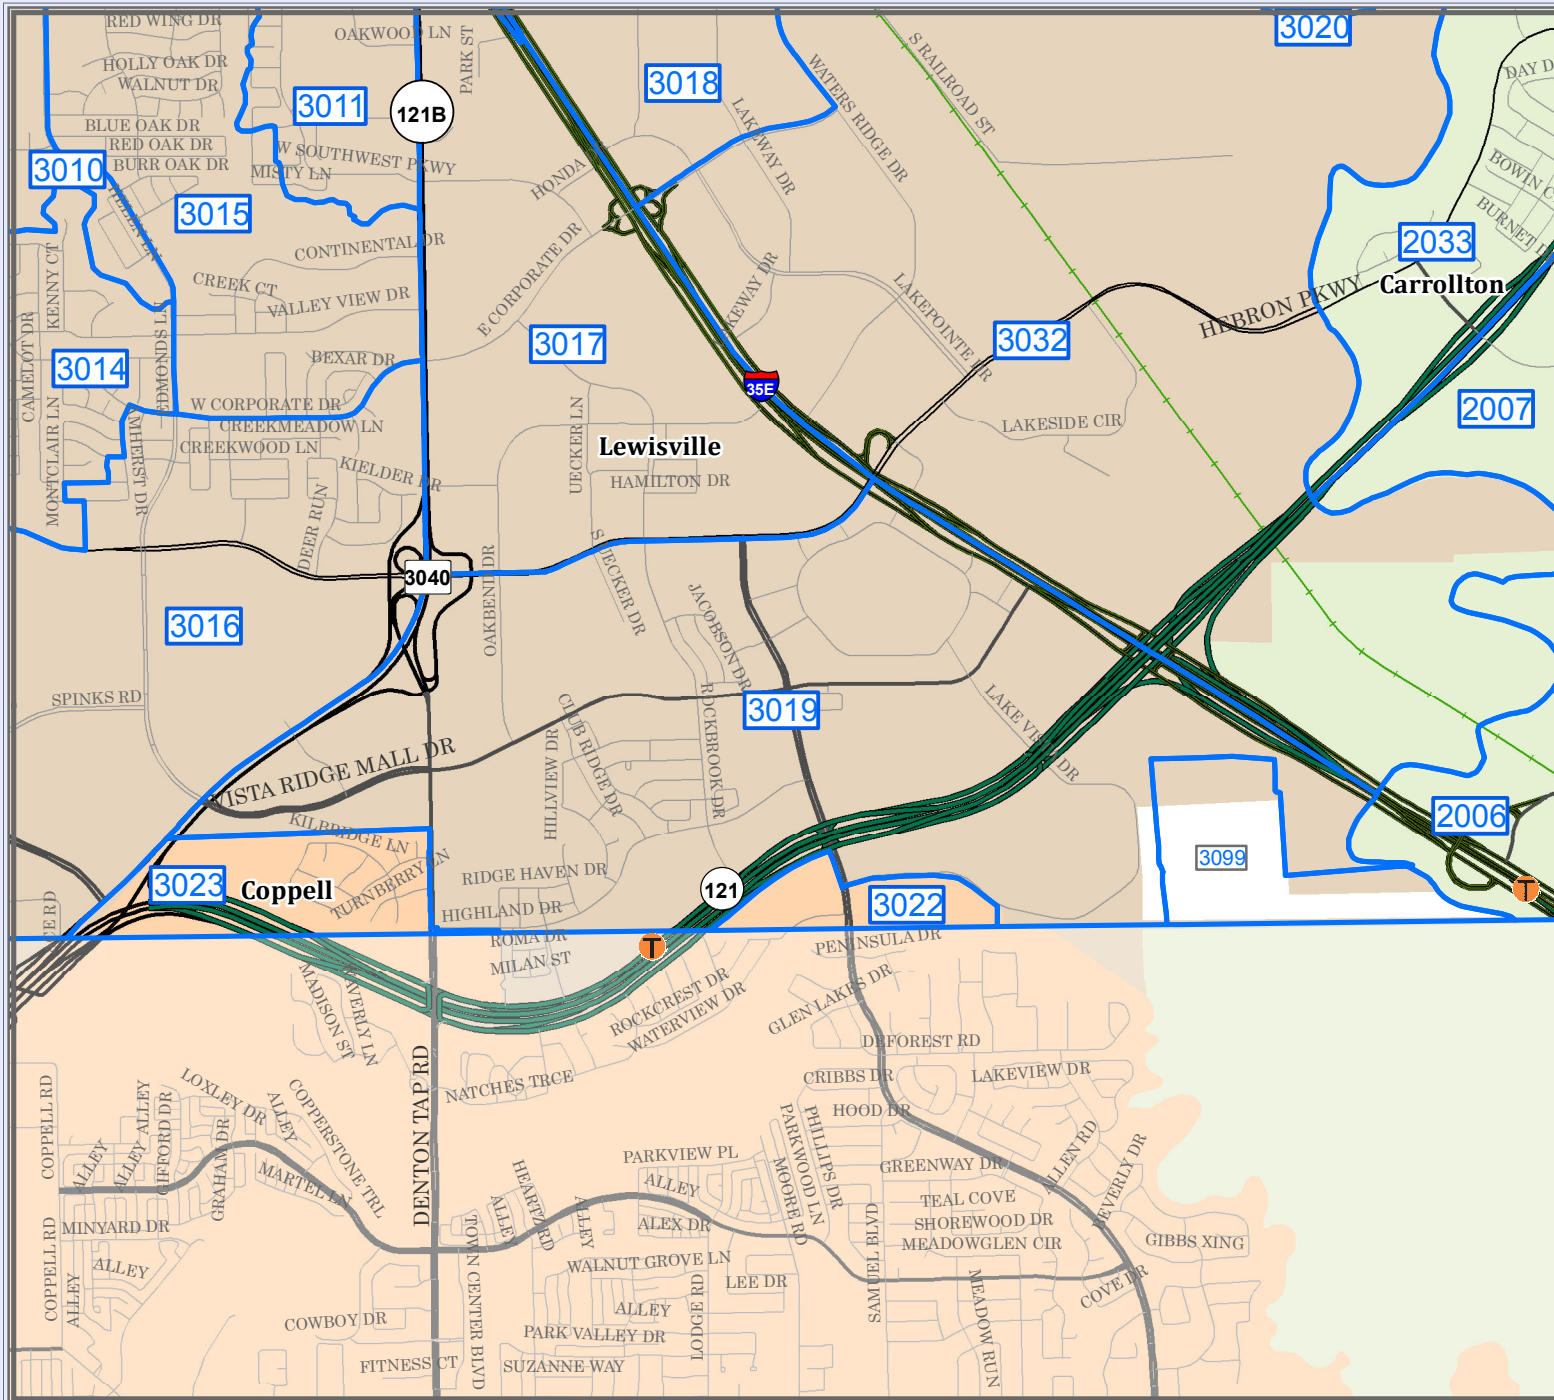

DENTON COUNTY

Voter Precinct 3019

Legend

- INTERSTATE
- U.S. HIGHWAY
- STATE HIGHWAY
- FARM TO MARKET
- MAJOR THOROUGHFARES
- MINOR ROADS
- CEMETERY
- RAILROADS
- AIRPORTS
- STREAMS
- LAKES & PONDS

City Population

Denton	> 100,000
Lewisville	40,000 - 100,000
Carrollton	15,000 - 30,000
Georgetown	5,000 - 15,000
Prosper	1,000 - 5,000