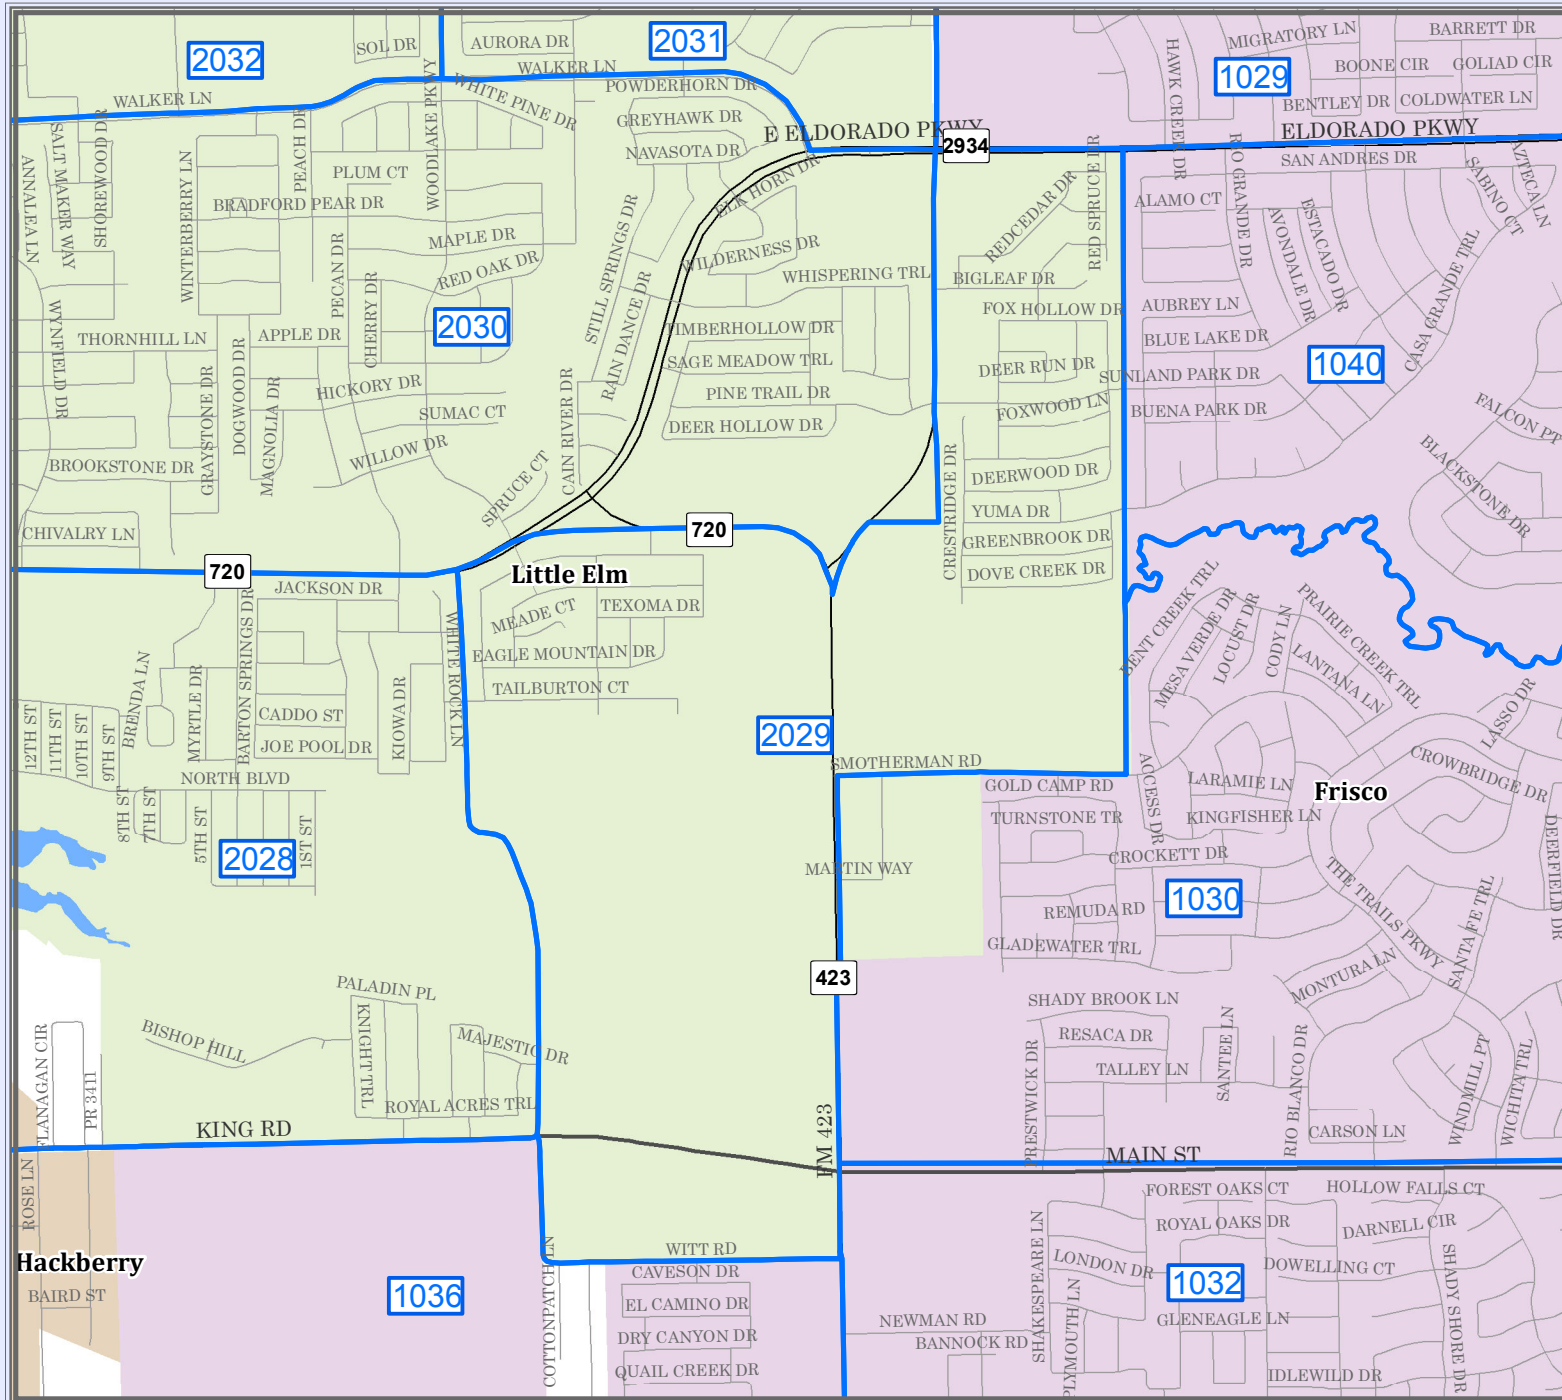

DENTON COUNTY

Voter Precinct 2029

Legend

- INTERSTATE
- U.S. HIGHWAY
- STATE HIGHWAY
- FARM TO MARKET
- MAJOR THOROUGHFARES
- MINOR ROADS
- CEMETERY
- RAILROADS
- AIRPORTS
- STREAMS
- LAKES & PONDS

City Population

Denton > 100,000
Lewisville 60,000 - 100,000
Cedar Rapids 30,000 - 50,000
Sanger 2,000 - 9,999
Fisher < 1,000