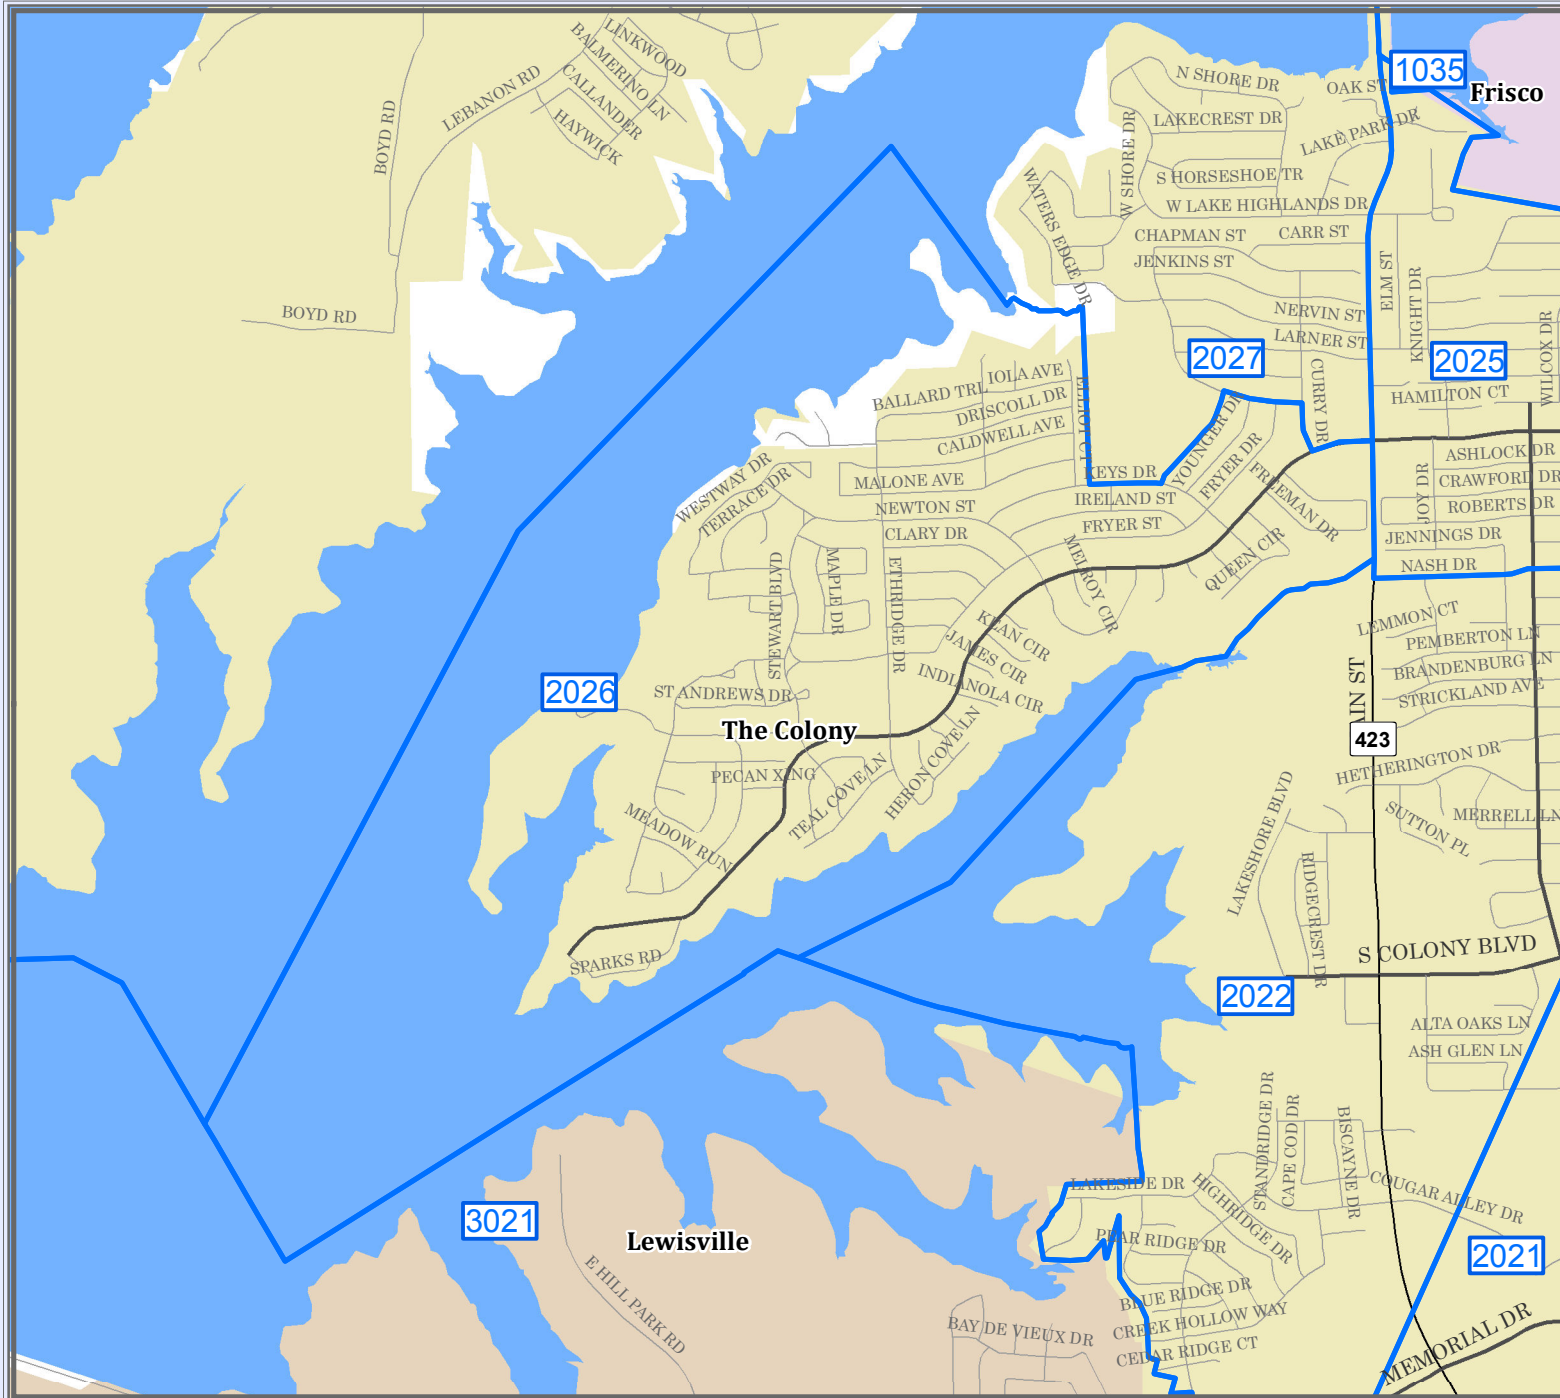

DENTON COUNTY

Voter Precinct 2026

Legend

- INTERSTATE
- U.S. HIGHWAY
- STATE HIGHWAY
- FARM TO MARKET
- MAJOR THOROUGHFARES
- MINOR ROADS
- CEMETERY
- RAILROADS
- AIRPORTS
- STREAMS
- LAKES & PONDS

City Population

Denton	> 100,000
Levellille	40,000 - 100,000
Carrollton	10,000 - 30,000
Waxahatchee	2,000 - 9,999
Other	Less than 2,000