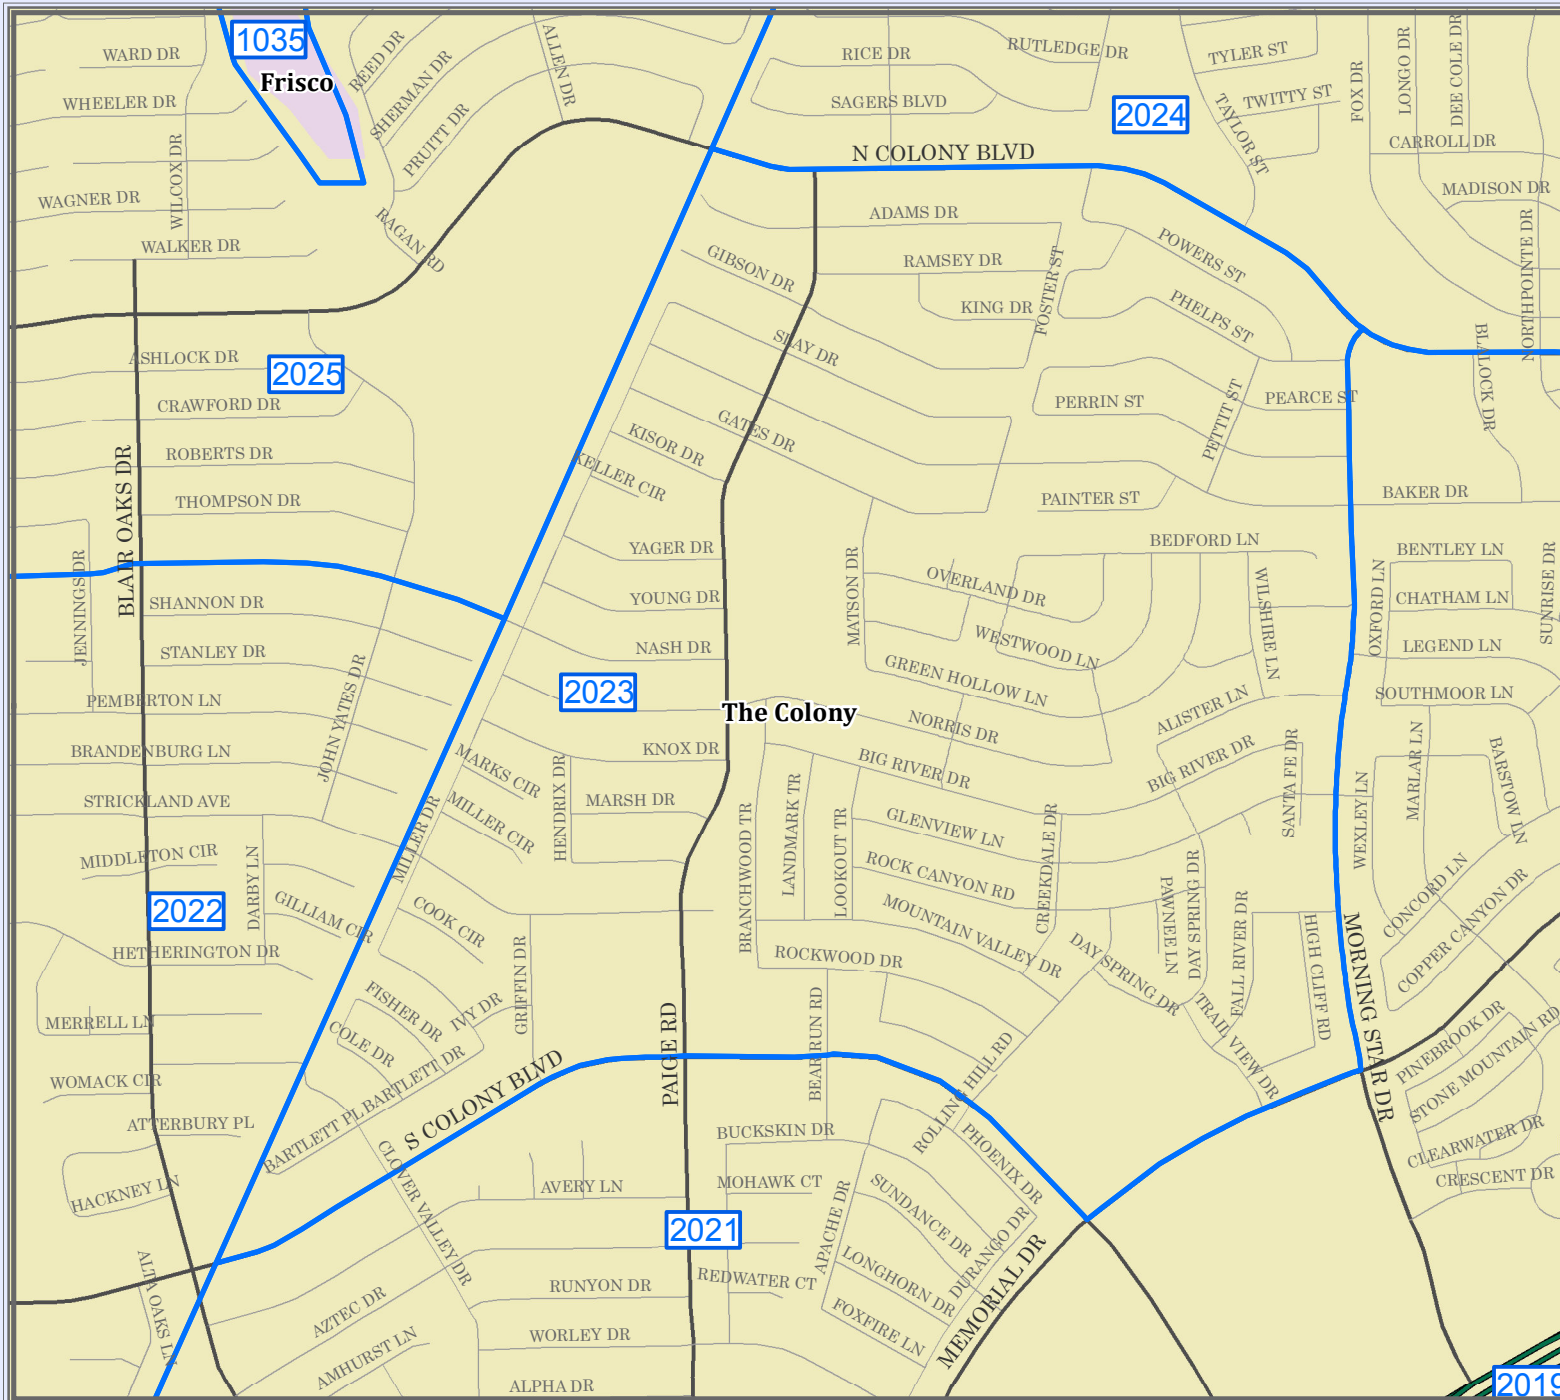

DENTON COUNTY

Voter Precinct 2023

Legend

- INTERSTATE
- U.S. HIGHWAY
- STATE HIGHWAY
- FARM TO MARKET
- MAJOR THOROUGHFARES
- MINOR ROADS
- CEMETERY
- RAILROADS
- AIRPORTS
- STREAMS
- LAKES & PONDS

City Population

Denton	> 100,000
Lewisville	40,000 - 100,000
Carrollton	10,000 - 30,000
Waxahatchee	2,000 - 9,999
Other	Less than 2,000