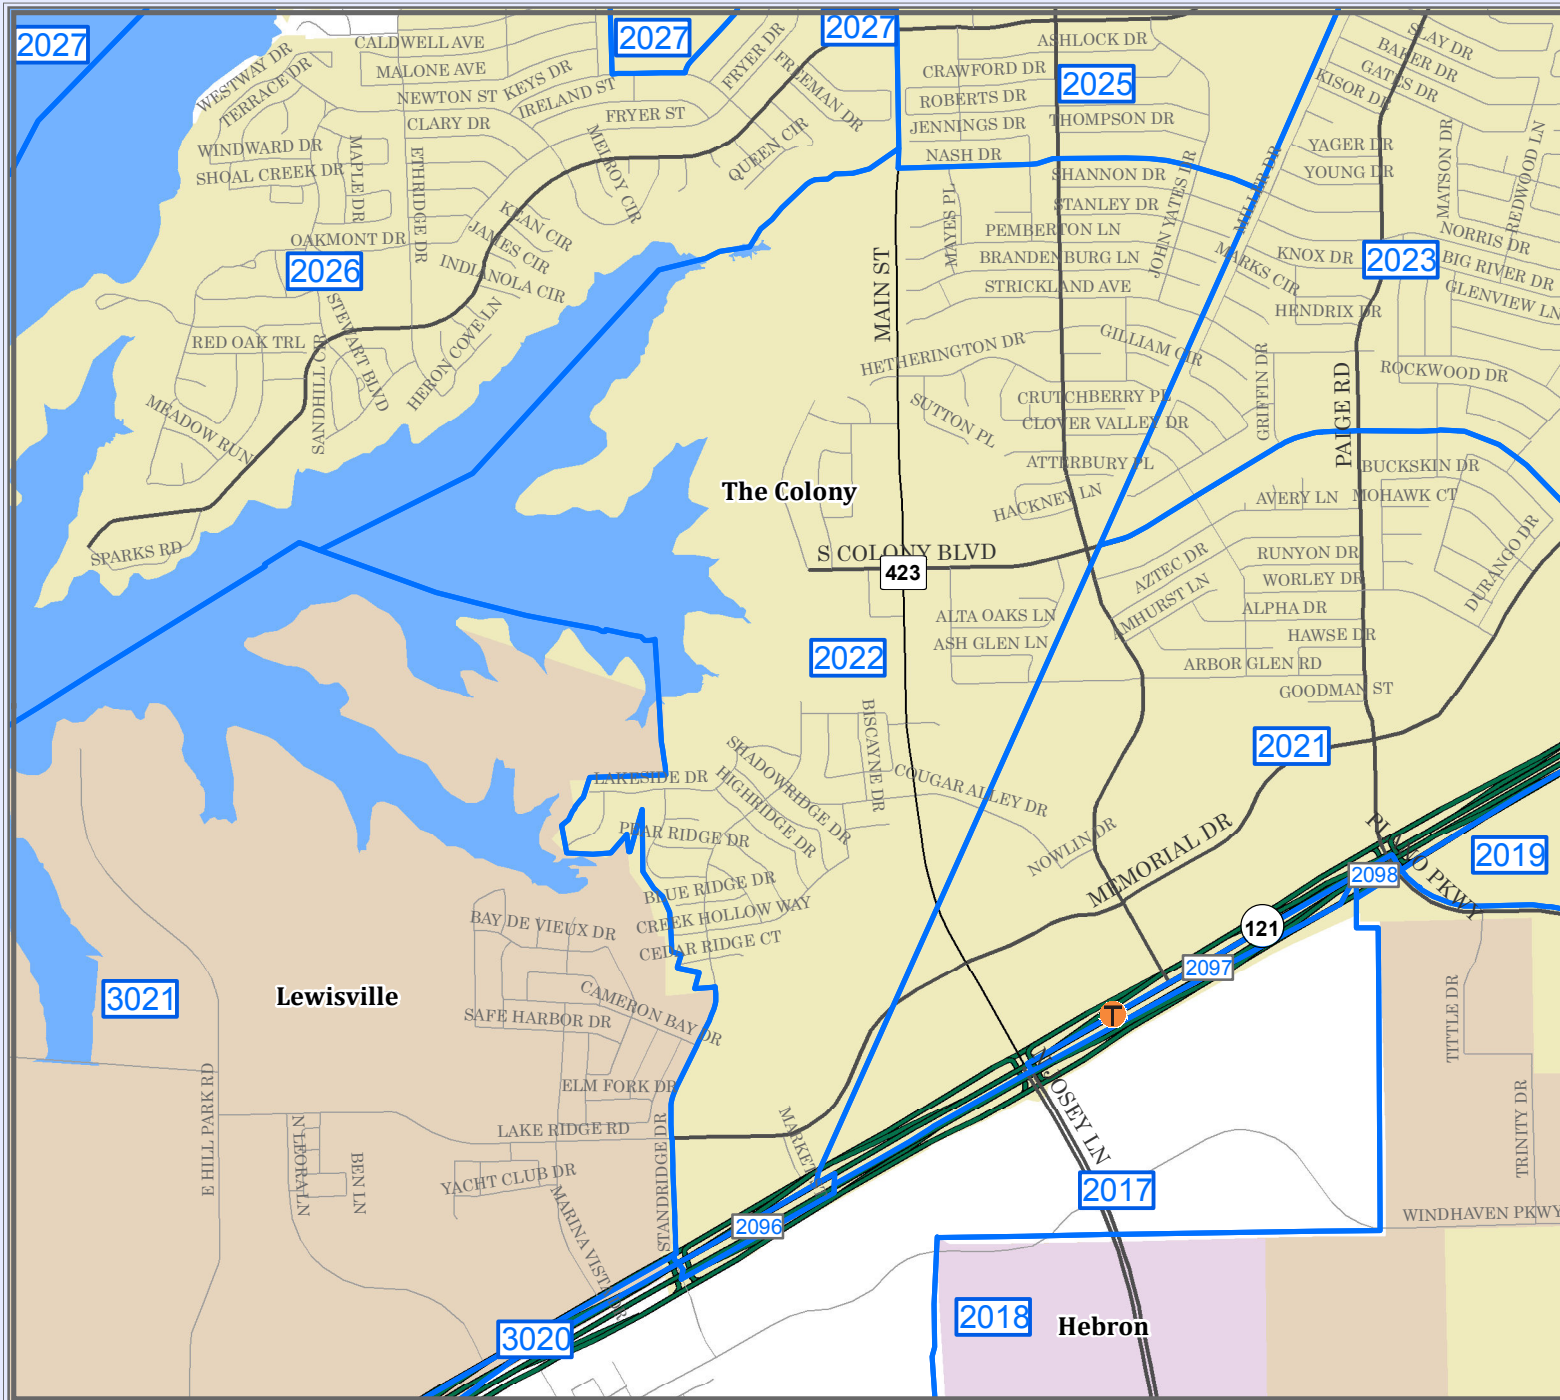

DENTON COUNTY

Voter Precinct 2022

Legend

- INTERSTATE
- U.S. HIGHWAY
- STATE HIGHWAY
- FARM TO MARKET
- MAJOR THOROUGHFARES
- MINOR ROADS
- CEMETERY
- RAILROADS
- AIRPORTS
- STREAMS
- LAKES & PONDS

City Population

Denton	> 100,000
Lewisville	40,000 - 100,000
Georgetown	20,000 - 40,000
Waxahatchee	2,000 - 20,000