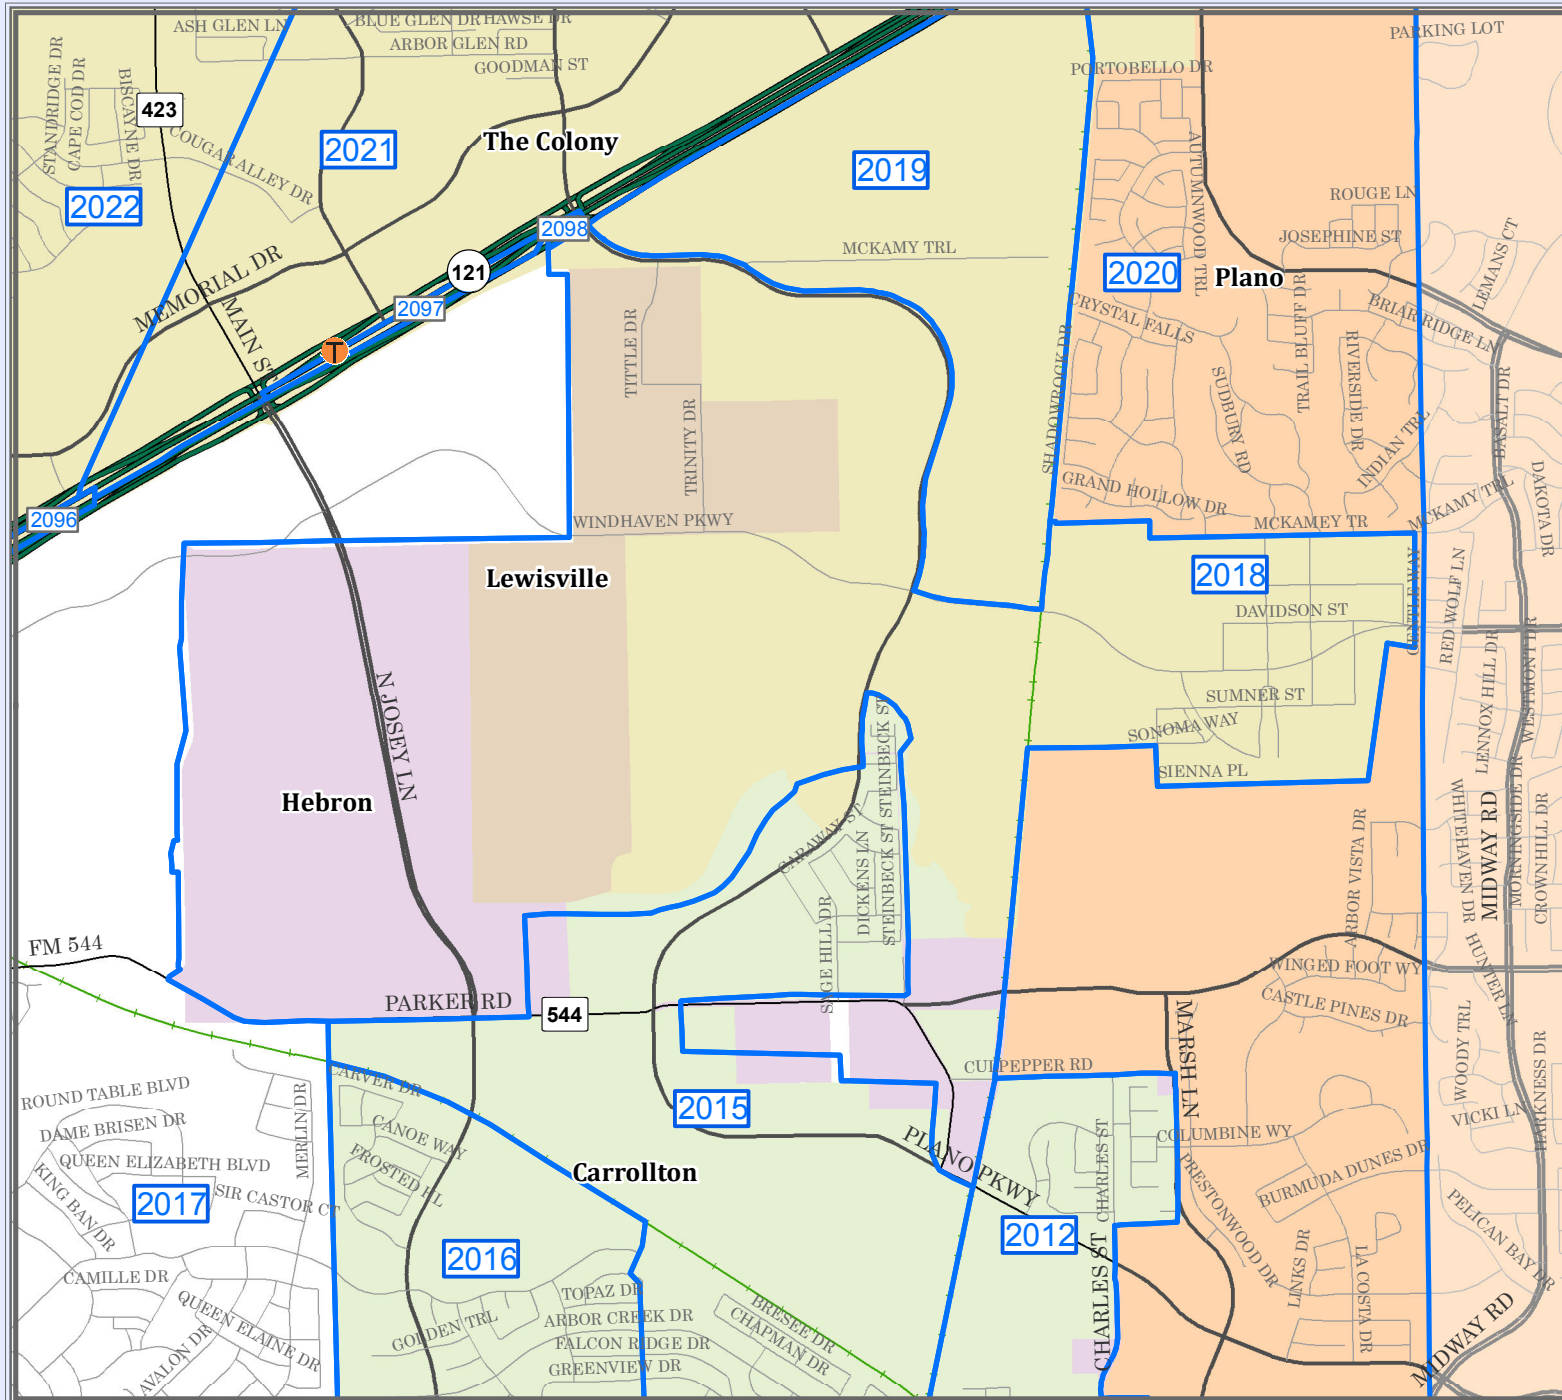

DENTON COUNTY

Voter Precinct 2018

Legend

- INTERSTATE
- U.S. HIGHWAY
- STATE HIGHWAY
- FARM TO MARKET
- MAJOR THOROUGHFARES
- MINOR ROADS
- CEMETERY
- RAILROADS
- AIRPORTS
- STREAMS
- LAKES & PONDS

City Population

Denton > 100,000
Lewisville 40,000 - 100,000
Carrollton 30,000 - 40,000
Sugar Land 20,000 - 30,000
Frisco 10,000 - 20,000