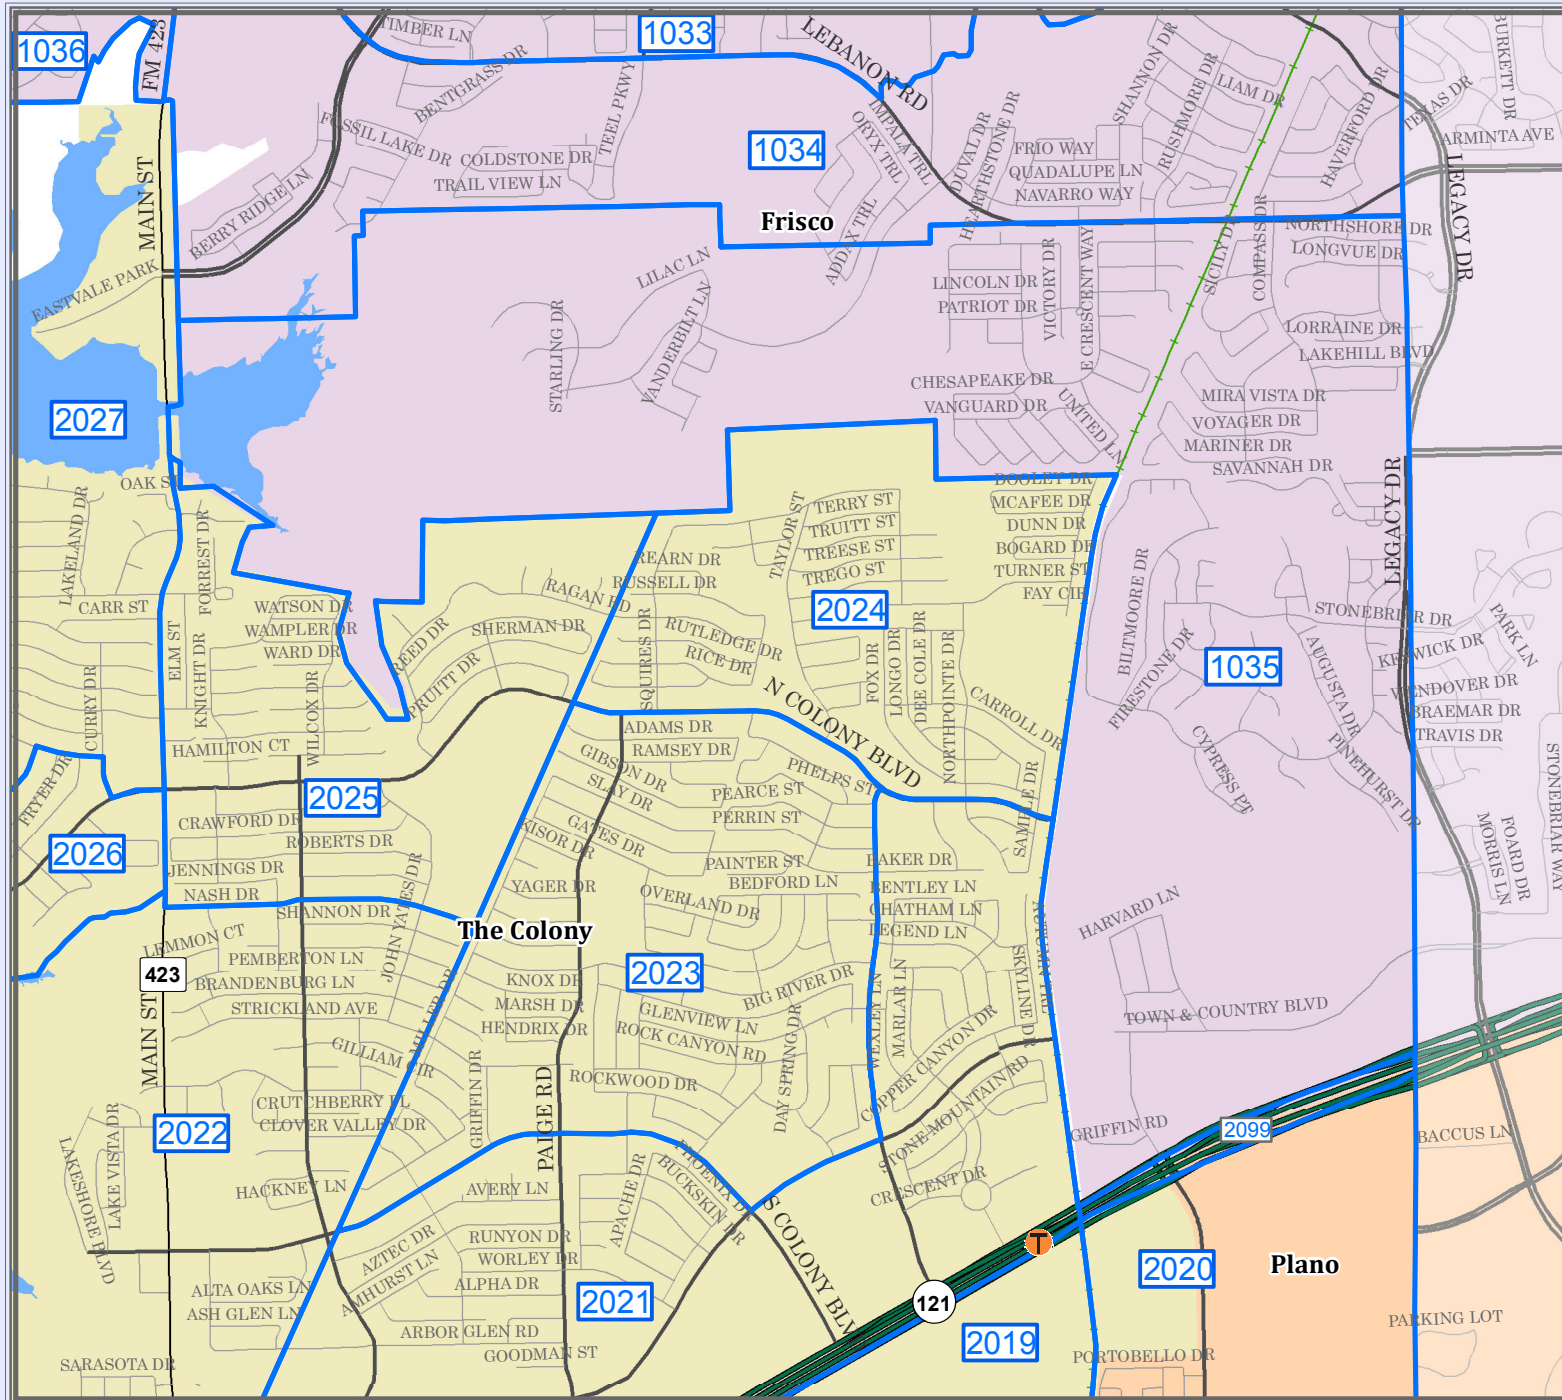

DENTON COUNTY

Voter Precinct 1035

Legend

- INTERSTATE
- U.S. HIGHWAY
- STATE HIGHWAY
- FARM TO MARKET
- MAJOR THOROUGHFARES
- MINOR ROADS
- CEMETERY
- RAILROADS
- AIRPORTS
- STREAMS
- LAKES & PONDS

City Population

Denton > 100,000
Lewisville 60,000 - 100,000
Carrollton 30,000 - 60,000
Sanger 2,000 - 30,000
Source: U.S. Census Bureau