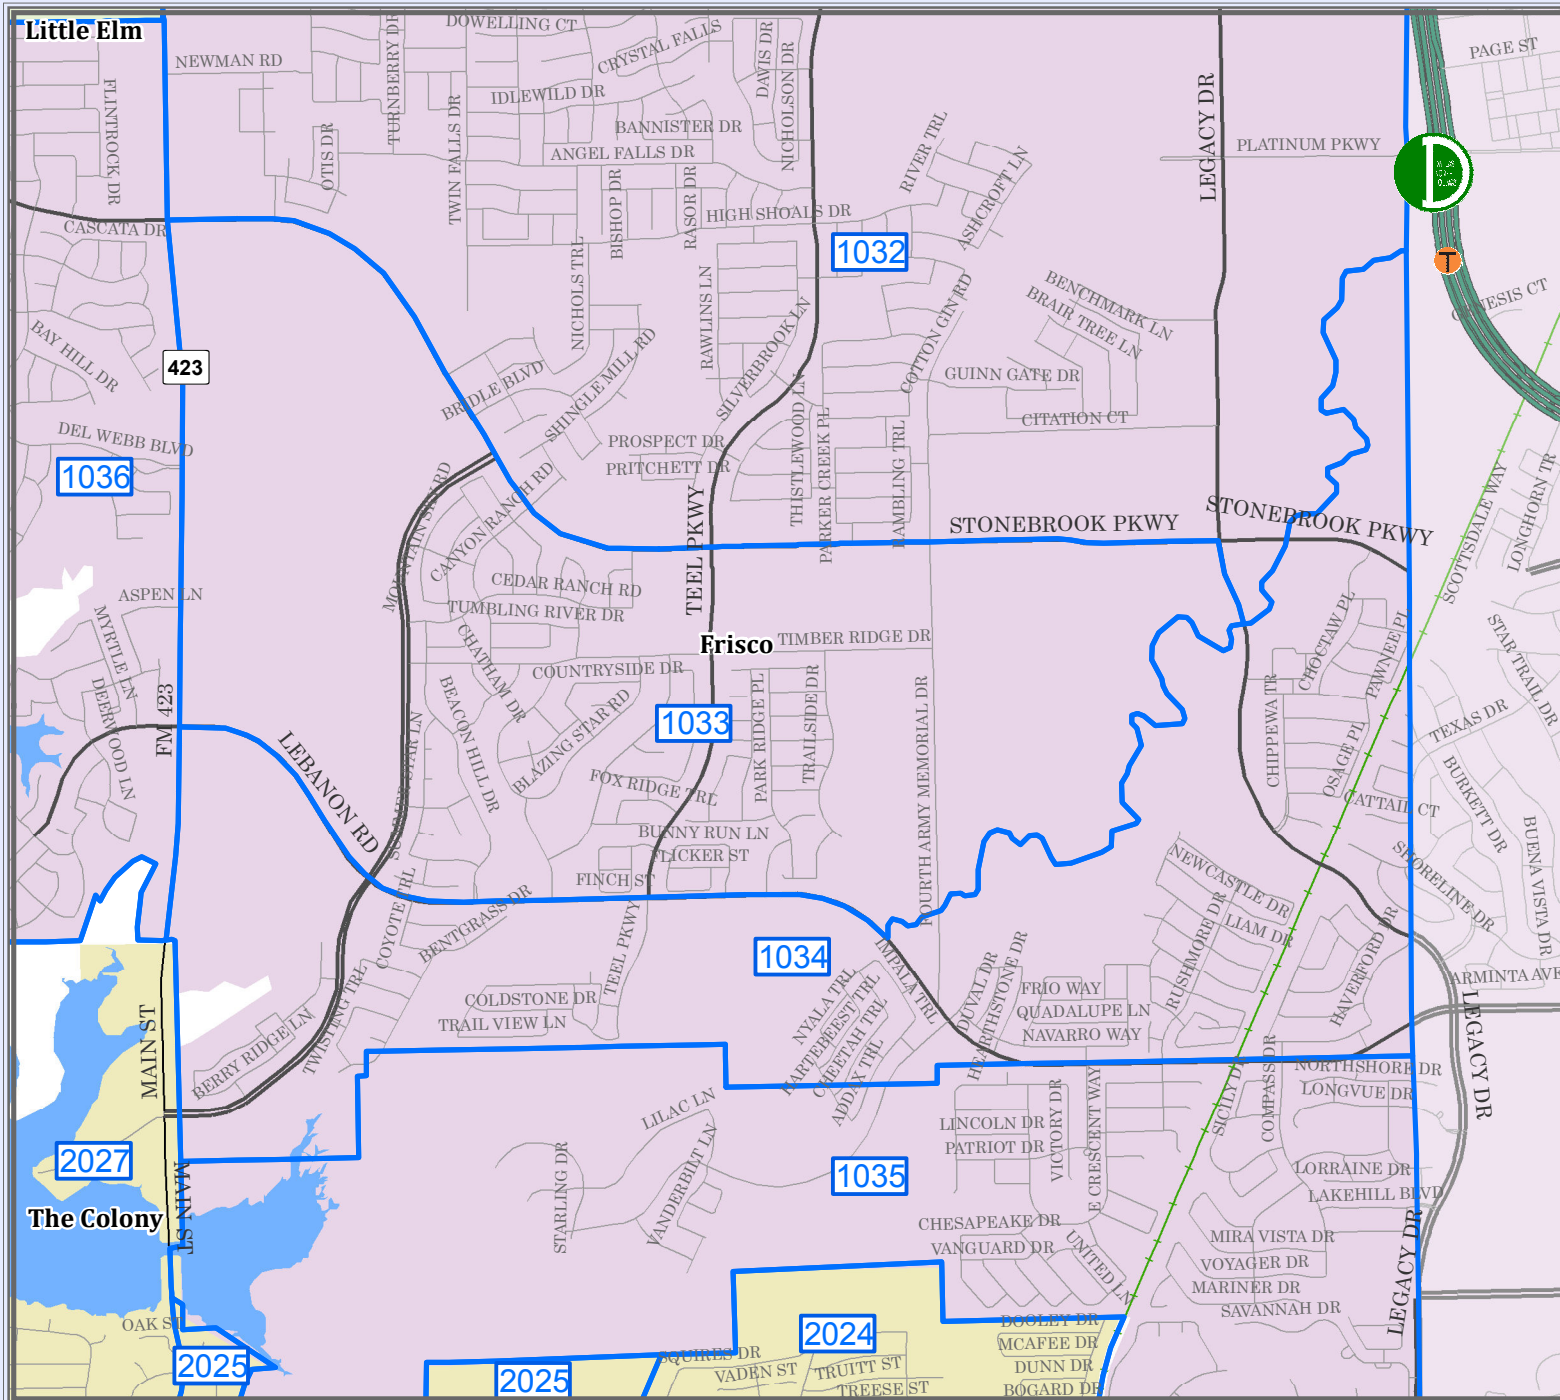

DENTON COUNTY

Voter Precinct 1034

Legend

- INTERSTATE
- U.S. HIGHWAY
- STATE HIGHWAY
- FARM TO MARKET
- MAJOR THOROUGHFARES
- MINOR ROADS
- CEMETERY
- RAILROADS
- AIRPORTS
- STREAMS
- LAKES AND PONDS

City Population

Denton	> 100,000
Levellille	40,000 - 100,000
Carrollton	30,000 - 40,000
Waxahatchee	20,000 - 30,000
Other	< 20,000