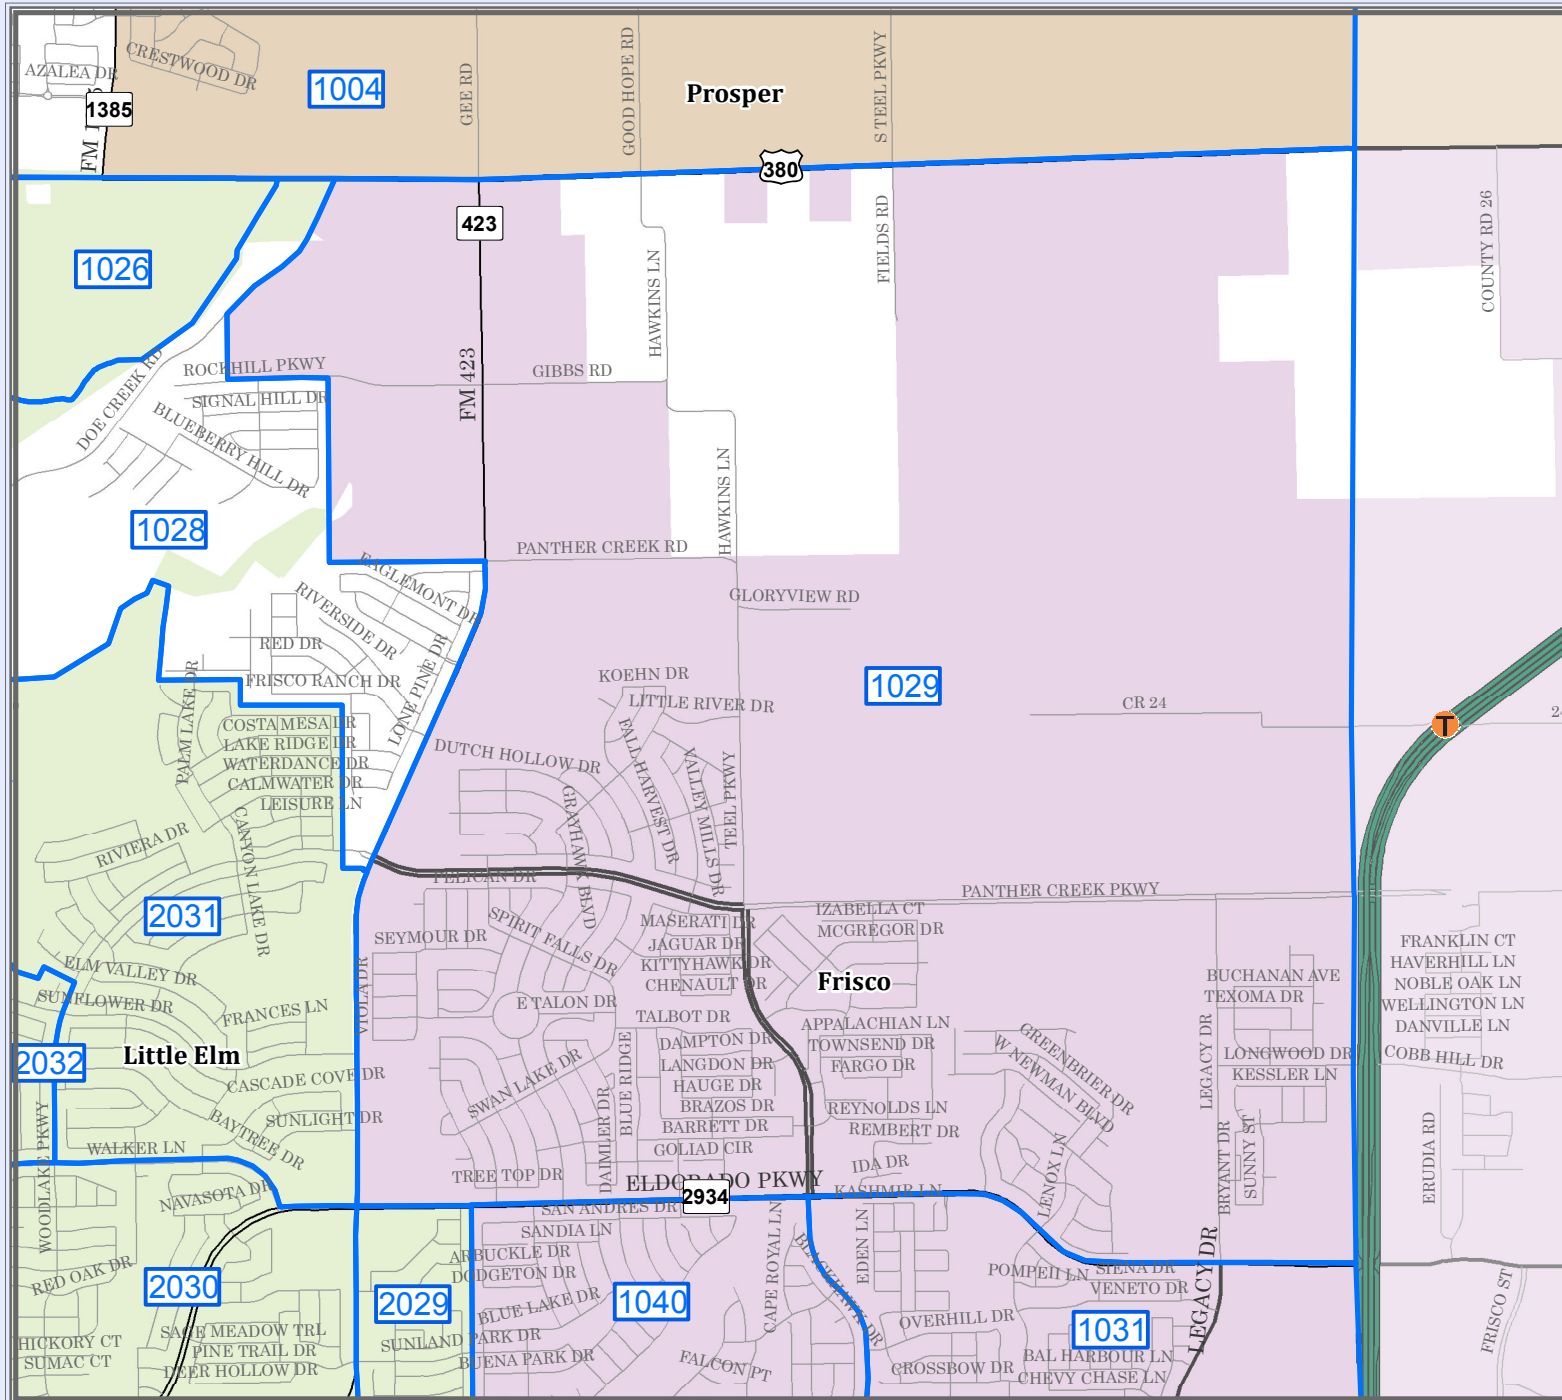

DENTON COUNTY

Voter Precinct 1029

Legend

- INTERSTATE
- U.S. HIGHWAY
- STATE HIGHWAY
- FARM TO MARKET
- MAJOR THOROUGHFARES
- MINOR ROADS
- CEMETERY
- RAILROADS
- AIRPORTS
- STREAMS
- LAKES & PONDS

City Population

Denton > 100,000
Lewisville 40,000 - 100,000
Carrollton 30,000 - 40,000
Irving 20,000 - 30,000
Dallas 10,000 - 20,000