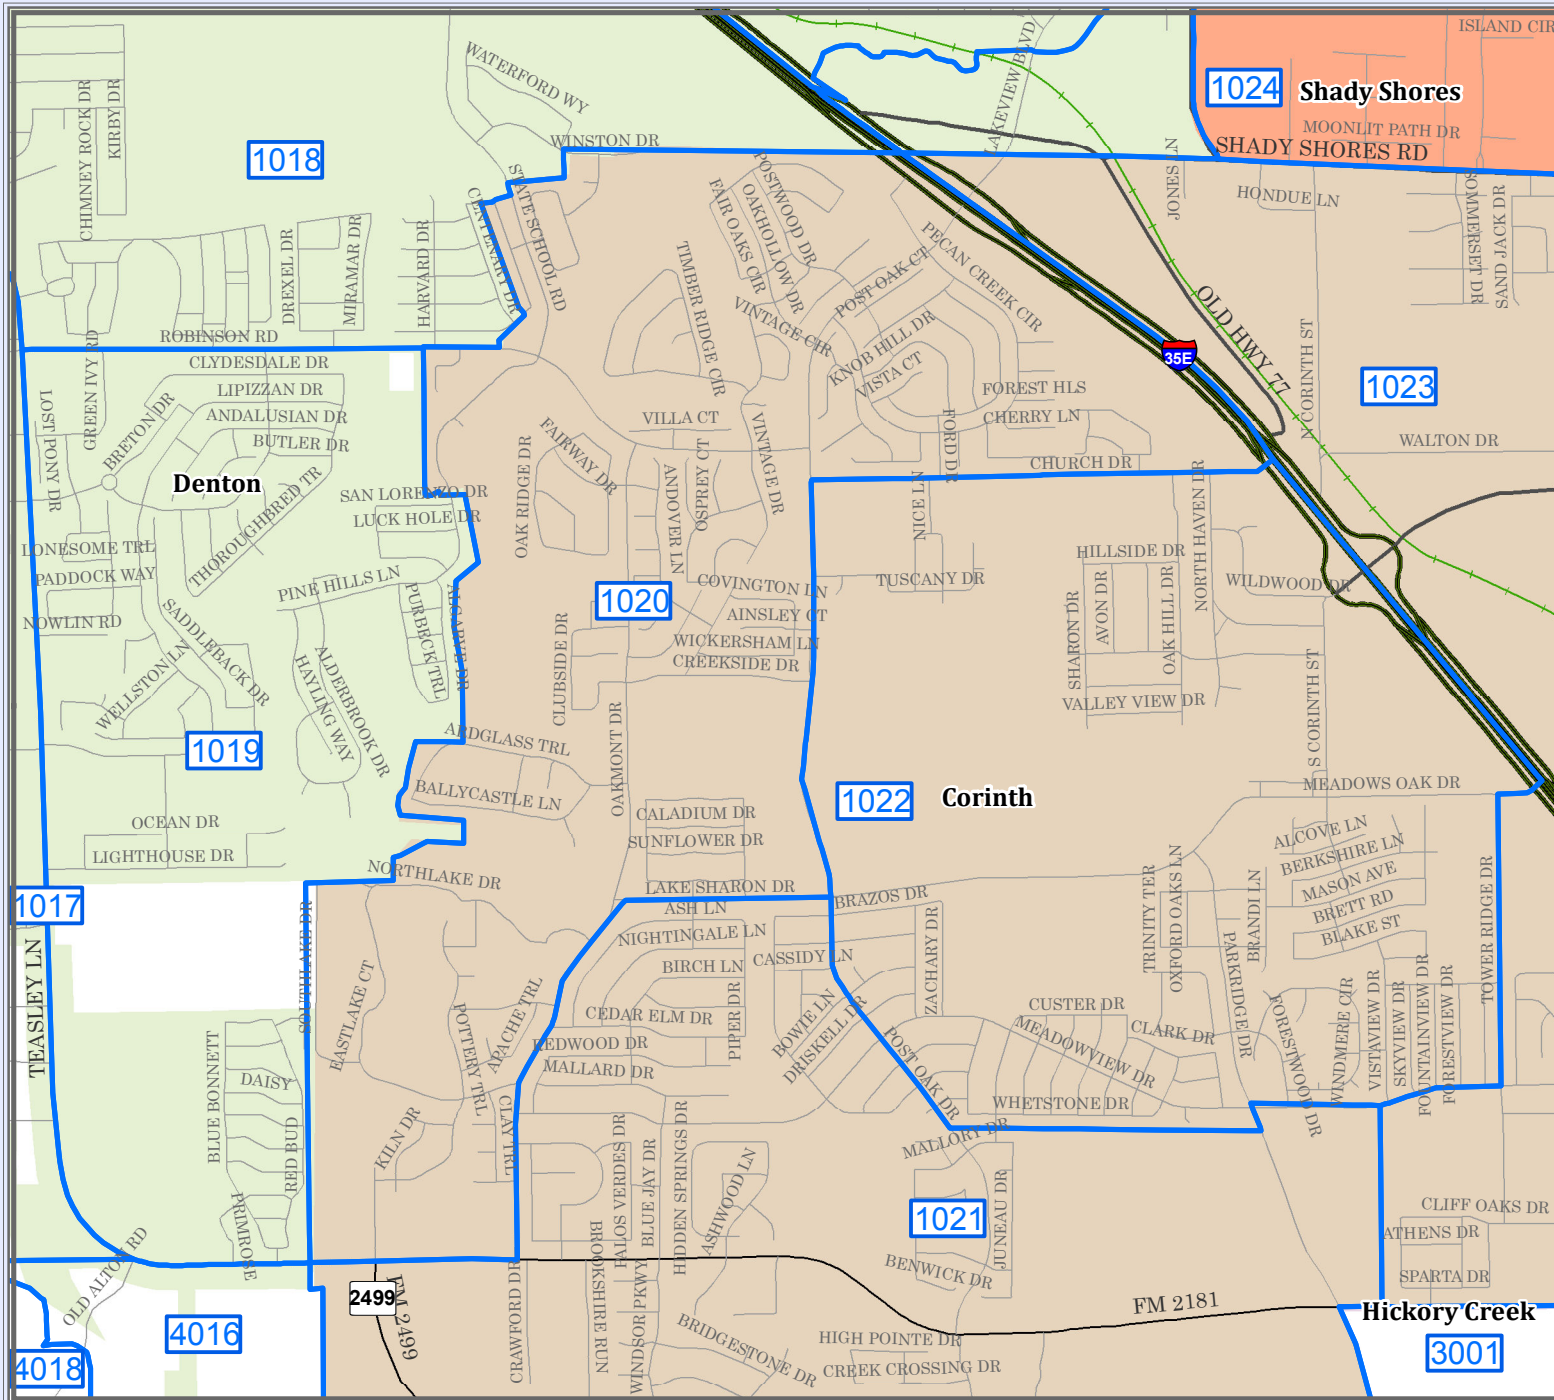

DENTON COUNTY

Voter Precinct 1020

Legend

- INTERSTATE
- U.S. HIGHWAY
- STATE HIGHWAY
- FARM TO MARKET
- MAJOR THOROUGHFARES
- MINOR ROADS
- CEMETERY
- RAILROADS
- AIRPORTS
- STREAMS
- LAKES & PONDS

City Population

Denton > 100,000
Lewisville 40,000 - 100,000
Carrollton 30,000 - 40,000
Sugar Land 20,000 - 30,000
Plano < 20,000

1 inch = 0.4 miles
July 17, 2013