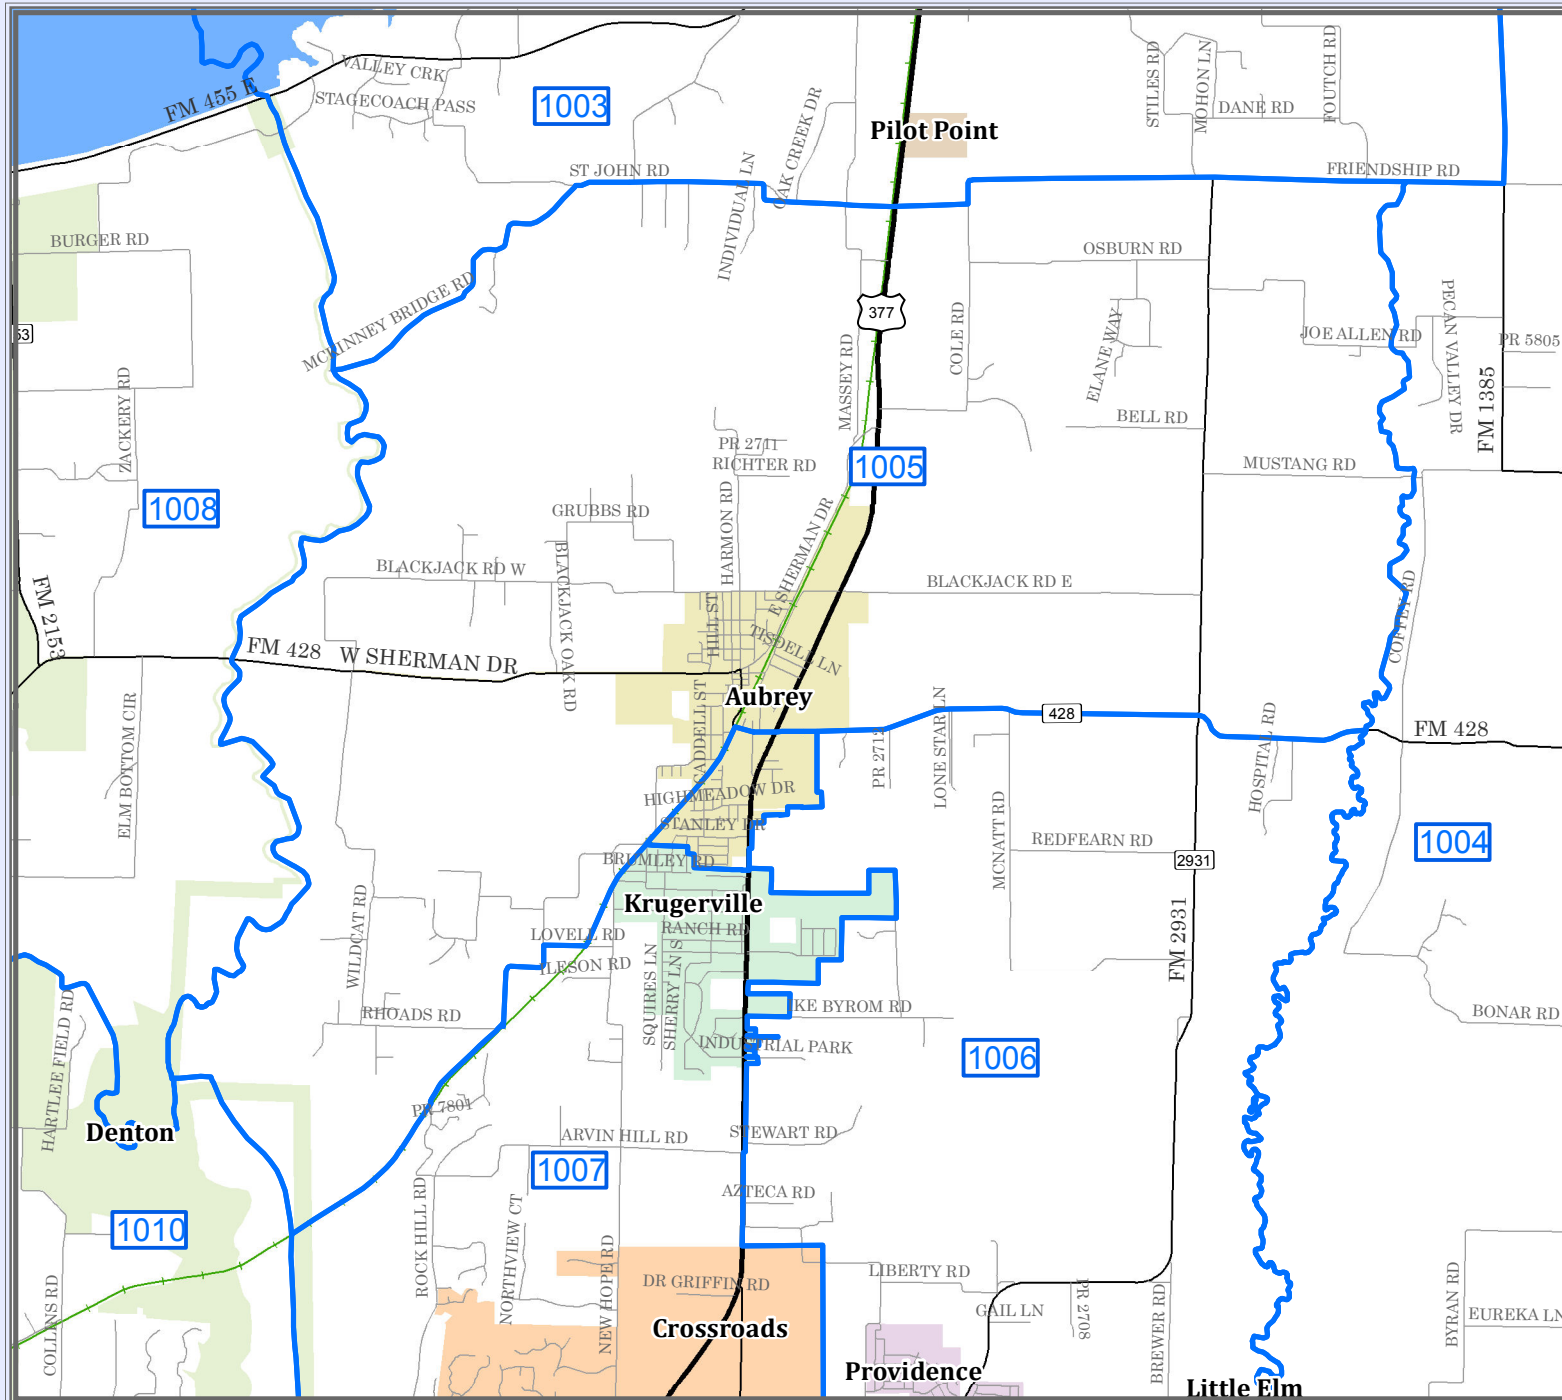

DENTON COUNTY

Voter Precinct 1005

Legend

- INTERSTATE
- U.S. HIGHWAY
- STATE HIGHWAY
- FARM TO MARKET
- MAJOR THOROUGHFARES
- MINOR ROADS
- CEMETERY
- RAILROADS
- AIRPORTS
- STREAMS
- LAKES & PONDS

City Population

Denton > 100,000
Lewisville 40,000 - 100,000
Carrollton 30,000 - 40,000
Sanger 2,000 - 3,000
Parker < 1,000