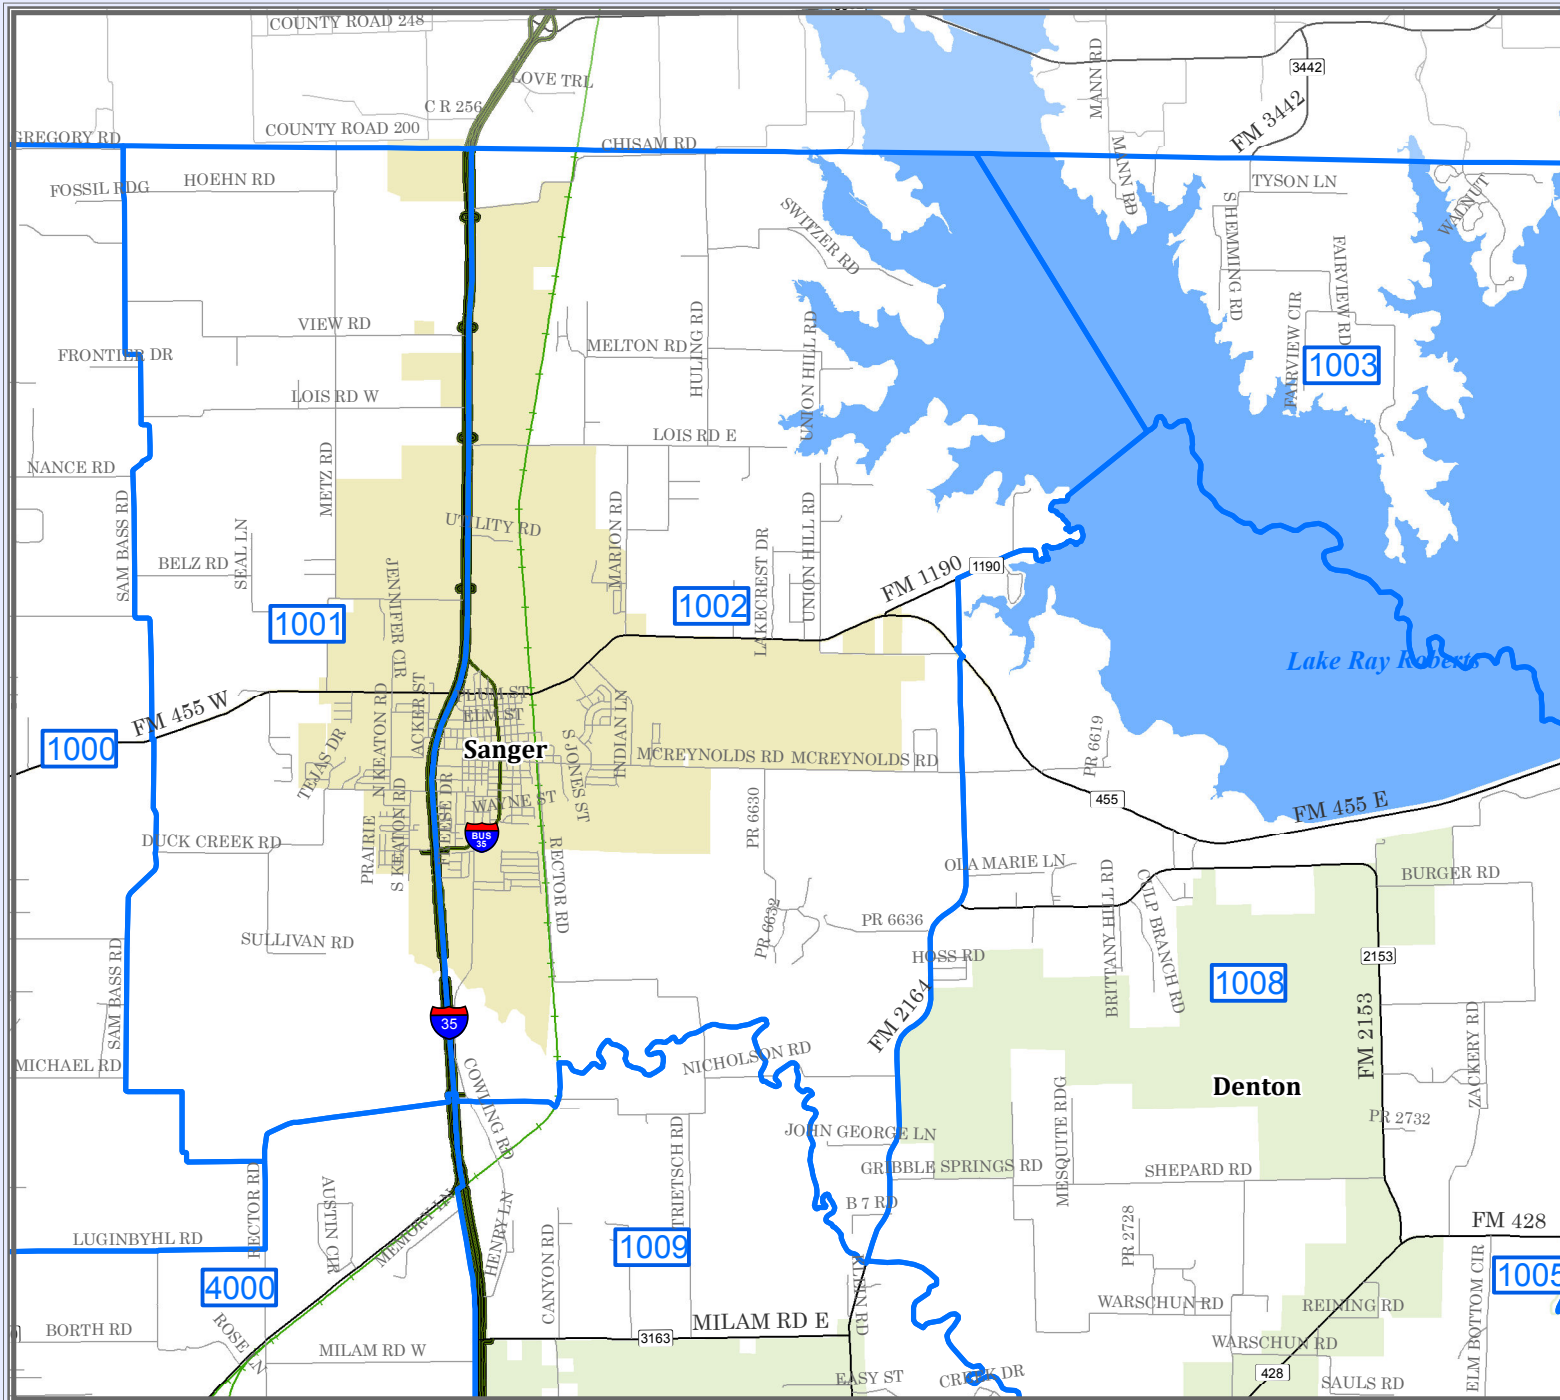

DENTON COUNTY

Voter Precinct 1002

Legend

- INTERSTATE
- U.S. HIGHWAY
- STATE HIGHWAY
- FARM TO MARKET
- MAJOR THOROUGHFARES
- MINOR ROADS
- CEMETERY
- RAILROADS
- AIRPORTS
- STREAMS
- LAKES & PONDS

City Population

Denton	> 100,000
Levellville	40,000 - 100,000
Carrollton	10,000 - 30,000
Sanger	2,000 - 9,999
Other	Under 1,000